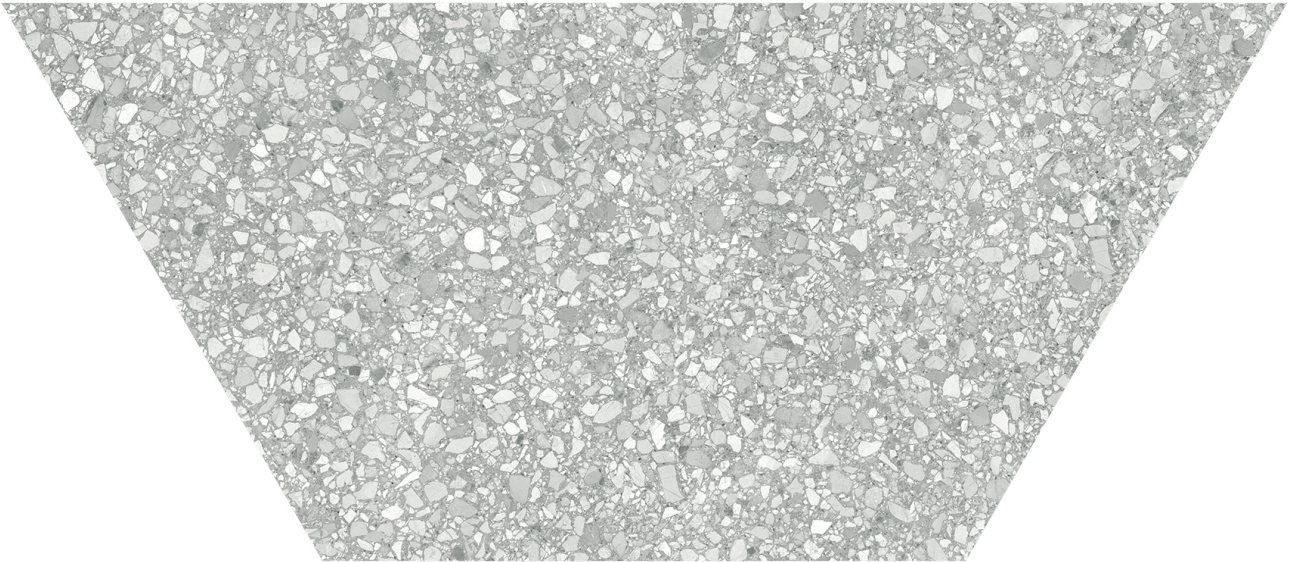

Ceramic Tile • Marble • Granite • Wood Floors

PRODUCT

STATION 10X24 ASH HALF HEXAGON

Tile | 10"x24" | Color Body Porcelain

ROOM SCENES

TECHNICAL DATA

CODE: AC4500-09400

NAME: Station 10x24 Ash Half Hexagon

SIZE: 10"x24"

SERIES: Station

FINISH: Matte

LOOK: Terrazo

BREAKING STRENGTH: $\geq 360 \geq 1600$

CHEMICAL RESISTANCE: CLASS A

DCOF: ≥ 0.50

EDGE: Rectified

FAMILY: Tile

FROST RESISTANCE: Yes

PEI: 4

SHADE VARIATION: V3

SUITABLE FOR: Indoor| Outdoor

TYPOLOGY: Color Body Porcelain

THICKNESS: 8.4mm

TYPE OF PIECE: Field Tile