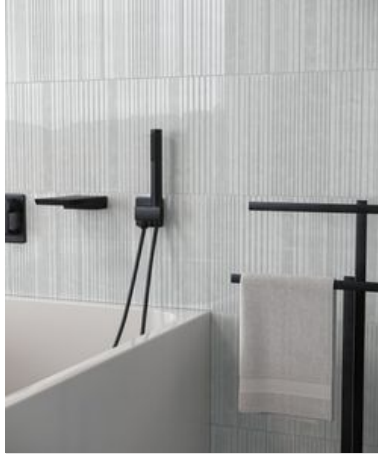

Ceramic Tile • Marble • Granite • Wood Floors

PRODUCT

GEOMETRA 3X12 SILVER DIVIDE

Mosaic and Decorative Tile | 3"x12" | Pressed Glazed Ceramic

ROOM SCENES

TECHNICAL DATA

CODE: AC4000-03090

NAME: Geometra 3x12 Silver Divide

SIZE: 3"x12"

SERIES: Geometra

FINISH: Gloss

LOOK: Glass

FAMILY: Mosaic and Decorative Tile

SHADE VARIATION: V2

SUITABLE FOR: Indoor

TYPOLOGY: Pressed Glazed Ceramic