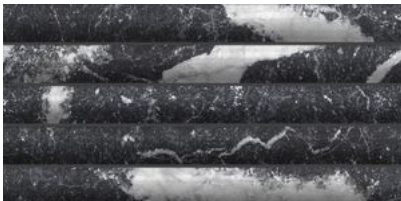

Ceramic Tile • Marble • Granite • Wood Floors

SERIES

OBSESSION

Marble Look | | Glazed Porcelain

Obsession is an ode to the elegance of marble, enhancing its natural beauty through four iconic types: Statuario, Calacatta, Carrara, and Nero. A distinctive feature of the collection is the delicate Matt finish, achieved through the application of fine granules that enrich the product, giving it a soft and silky texture.

PRODUCTS

Obsession 10x10 Calacatta
10"x10" | Glazed Porcelain

Obsession 10x10 Carrara
10"x10" | Glazed Porcelain

Obsession 10x10 Nero
10"x10" | Glazed Porcelain

Obsession 10x10 Statuario
10"x10" | Glazed Porcelain

Obsession 5x10 Calacatta
5"x10" | Glazed Porcelain

Obsession 5x10 Carrara
5"x10" | Glazed Porcelain

Obsession 5x10 Nero
5"x10" | Glazed Porcelain

Obsession 5x10 Statuario
5"x10" | Glazed Porcelain

Obsession 2.5x10 Calacatta
2.5"x10" | Glazed Porcelain