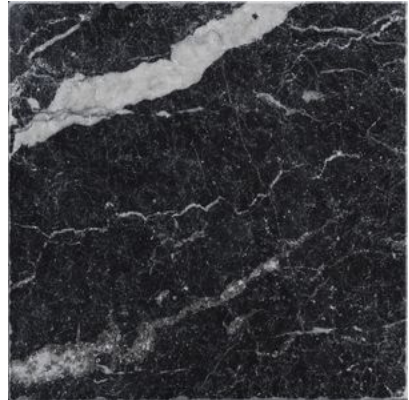

Ceramic Tile • Marble • Granite • Wood Floors

SERIES

OBSESSION

Marble Look | | Glazed Porcelain

Obsession is an ode to the elegance of marble, enhancing its natural beauty through four iconic types: Statuario, Calacatta, Carrara, and Nero. A distinctive feature of the collection is the delicate Matt finish, achieved through the application of fine granules that enrich the product, giving it a soft and silky texture.

PRODUCTS

Obsession 10x10 Calacatta
10"x10" | Glazed Porcelain

Obsession 10x10 Carrara
10"x10" | Glazed Porcelain

Obsession 10x10 Nero
10"x10" | Glazed Porcelain

Obsession 10x10 Statuario
10"x10" | Glazed Porcelain