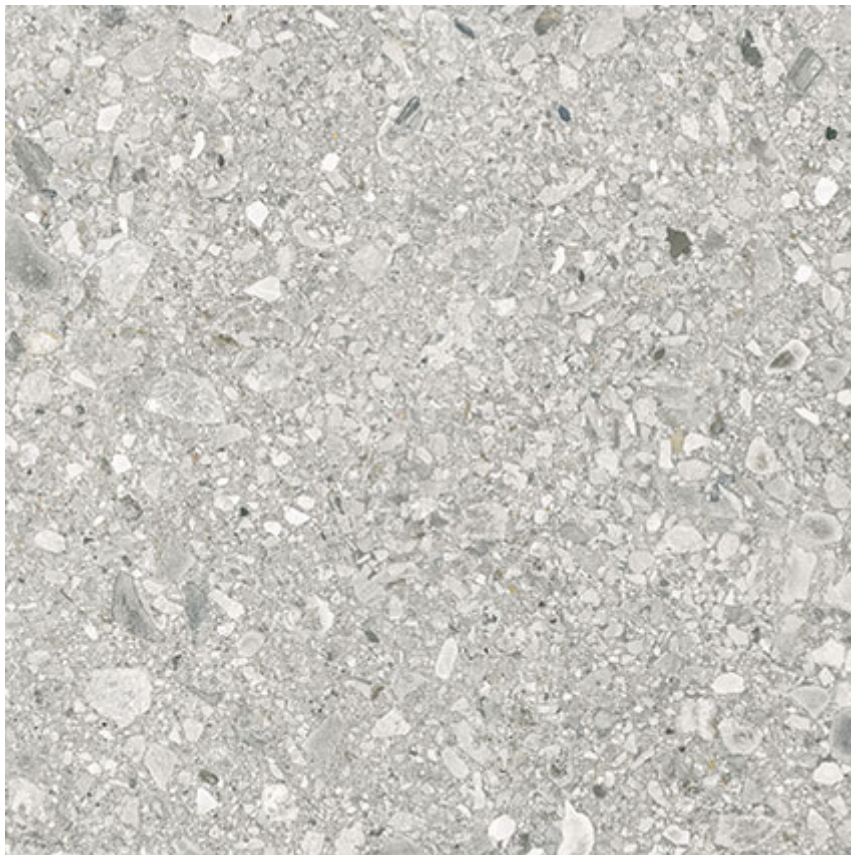

Ceramic Tile • Marble • Granite • Wood Floors

---

# ROYAL STONEWORKS 24X24 REGAL FOSSIL VEIN HONED

---

Tile | 24"x24" | Porcelain

## TECHNICAL DATA

CODE: QUSW-RF-4H

NAME: Royal Stoneworks 24X24 Regal Fossil Vein Honed

SIZE: 24"x24"

SERIES: Royal Stoneworks

FINISH: Honed

LOOK: Stone Look

EDGE: Rectified

FAMILY: Tile

FROST RESISTANCE: Yes

SHADE VARIATION: V3

SUITABLE FOR: Indoor|Shower

TYPOLOGY: Porcelain

TYPE OF PIECE: Field Tile

USE: Floor and Wall

**PACKING**