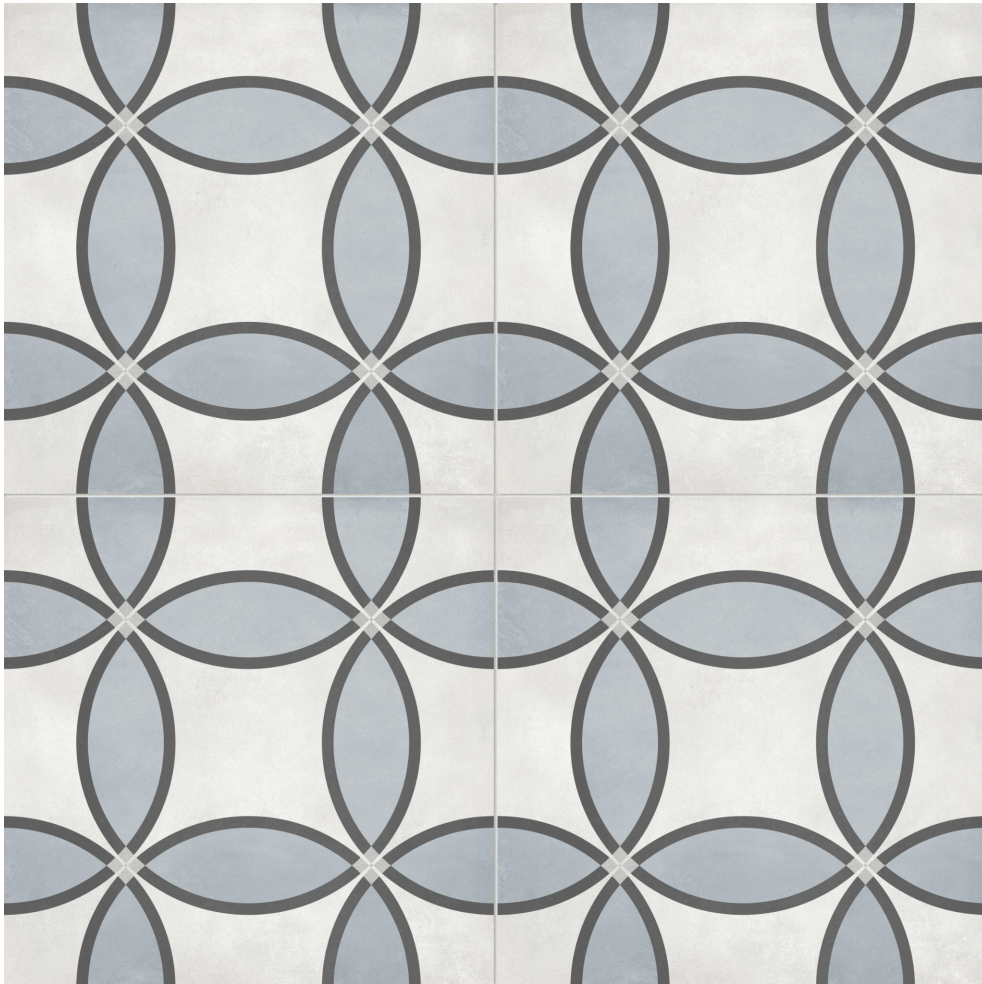

Ceramic Tile • Marble • Granite • Wood Floors

---

# FORM 8X8 TIDE ZENITH

---

Tile | 8"x8" | Pressed Glazed Porcelain

## TECHNICAL DATA

CODE: AC4500-07690

NAME: Form 8x8 Tide Zenith

SIZE: 8"x8"

SERIES: Form AC

FINISH: Matte

LOOK: Patterned Tiles

BREAKING STRENGTH:  $\geq 310 \geq 1300$