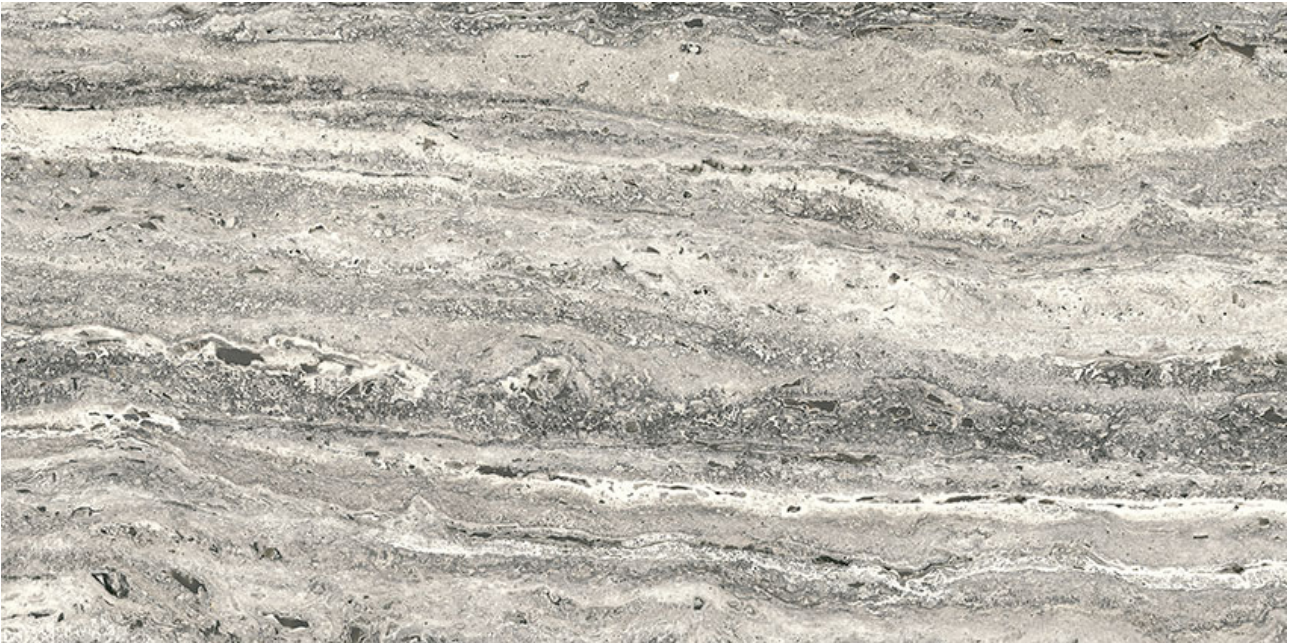

Ceramic Tile • Marble • Granite • Wood Floors

PRODUCT

ROYAL STONEWORKS 12X24 REGAL GREY VEIN

GRN

Tile | 12"x24" | Porcelain

TECHNICAL DATA

CODE: QUSW-RG-5G
NAME: Royal Stoneworks 12X24 Regal Grey Vein Grn
SIZE: 12"x24"
SERIES: Royal Stoneworks
FINISH: Grained
LOOK: Stone Look
EDGE: Rectified
FAMILY: Tile
FROST RESISTANCE: Yes
SUITABLE FOR: Indoor|Shower
TYPOLOGY: Porcelain
TYPE OF PIECE: Field Tile
USE: Floor and Wall