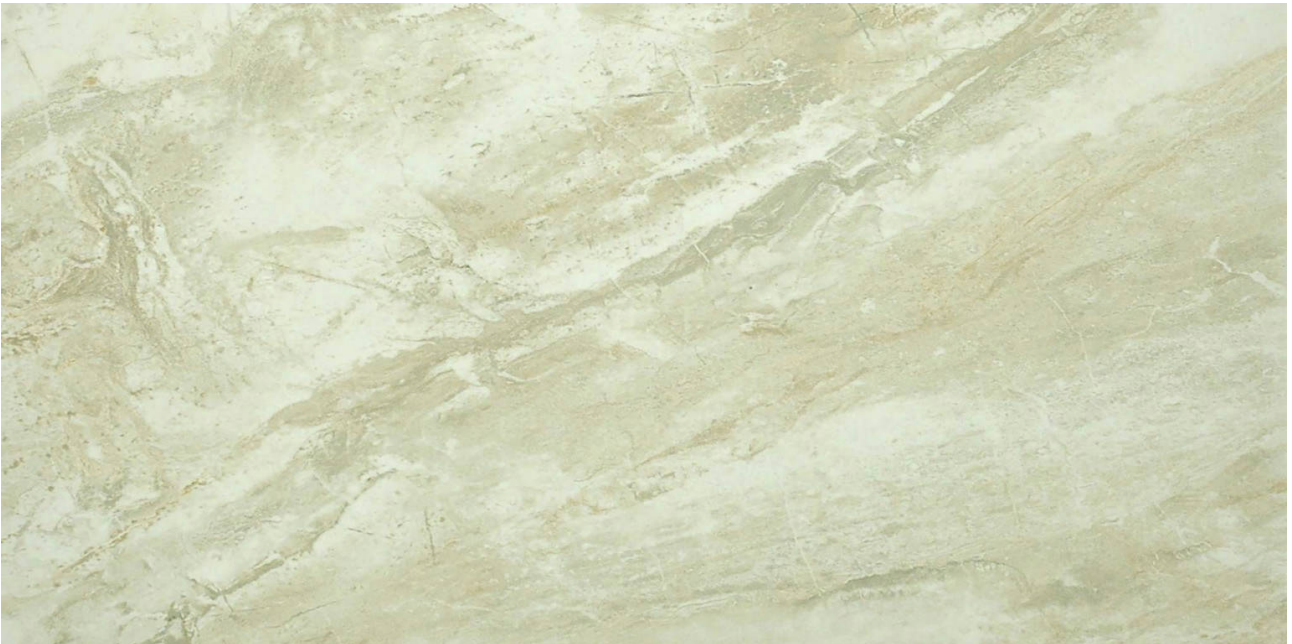

Ceramic Tile • Marble • Granite • Wood Floors

PRODUCT

OBI 12X24

Tile | 12"x24" | Porcelain

GRAPHIC VARIETY

TECHNICAL DATA

CODE: QURI-OB-1
NAME: Obi 12X24
SIZE: 12"x24"
SERIES: River Series
FINISH: Matt
LOOK: Marble Look
FAMILY: Tile
FROST RESISTANCE: Yes
PEI: 4
SUITABLE FOR: Indoor
TYPOLOGY: Porcelain
TYPE OF PIECE: Field Tile
USE: Floor and Wall