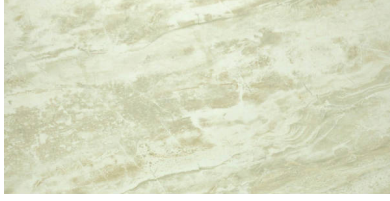

Ceramic Tile • Marble • Granite • Wood Floors

PRODUCT

OBI 12X24

Tile | 12"x24" | Porcelain

GRAPHIC VARIETY

TECHNICAL DATA

CODE: QURI-OB-1
NAME: Obi 12X24
SIZE: 12"x24"
SERIES: River Series
FINISH: Matt
LOOK: Marble Look
FAMILY: Tile
FROST RESISTANCE: Yes
PEI: 4
SUITABLE FOR: Indoor
TYPOLOGY: Porcelain
TYPE OF PIECE: Field Tile
USE: Floor and Wall