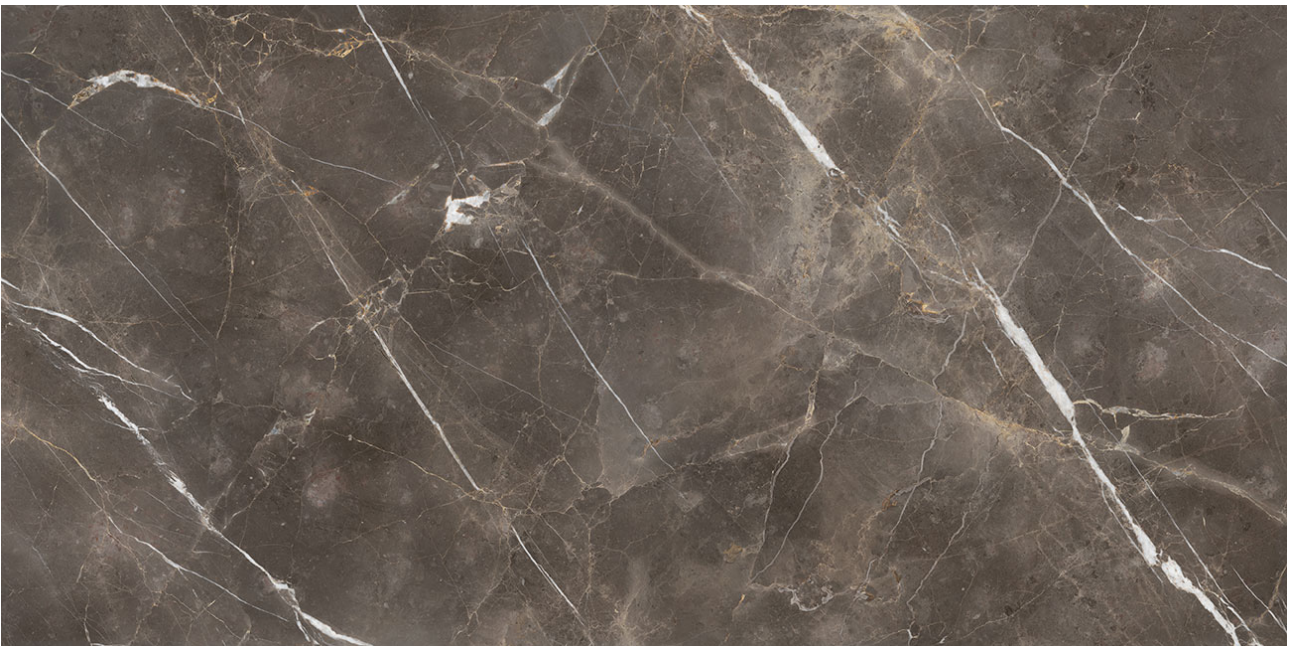

Ceramic Tile • Marble • Granite • Wood Floors

PRODUCT

**ROYAL STONEWORKS 63X126 REGAL BROWN
MARBLE POLISHED**

Tile | 63"x126" | Sintered Slab

TECHNICAL DATA

CODE: QUSW-RM-1P
NAME: Royal Stoneworks 63X126 Regal Brown Marble Polished
SIZE: 63"x126"
SERIES: Royal Stoneworks
FINISH: Polished
LOOK: Stone Look
EDGE: Rectified
FAMILY: Tile
FROST RESISTANCE: Yes
SHADE VARIATION: V3
SUITABLE FOR: Indoor|Shower
TYPOLOGY: Sintered Slab
TYPE OF PIECE: Field Tile
USE: Floor and Wall