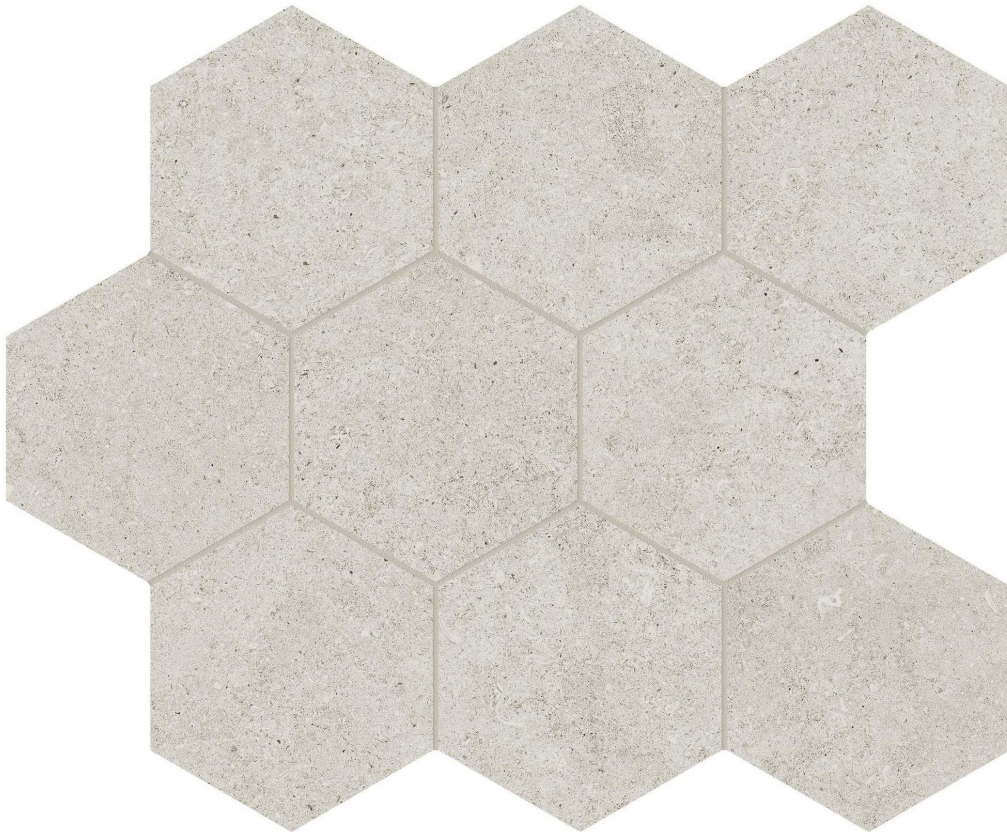

Ceramic Tile • Marble • Granite • Wood Floors

PRODUCT

LITHOFORM 4\"

Tile | 10.5\"x12\" | Porcelain

TECHNICAL DATA

CODE: AC8510-00320

NAME: Lithoform 4" Hex Crosscut Coast

SIZE: 10.5"x12"

SERIES: Lithoform

FINISH: Organic Matte

LOOK: Stone Look

EDGE: Rectified

FAMILY: Tile

SUITABLE FOR: Indoor| Outdoor

TYPOLOGY: Porcelain

TYPE OF PIECE: Mosaic