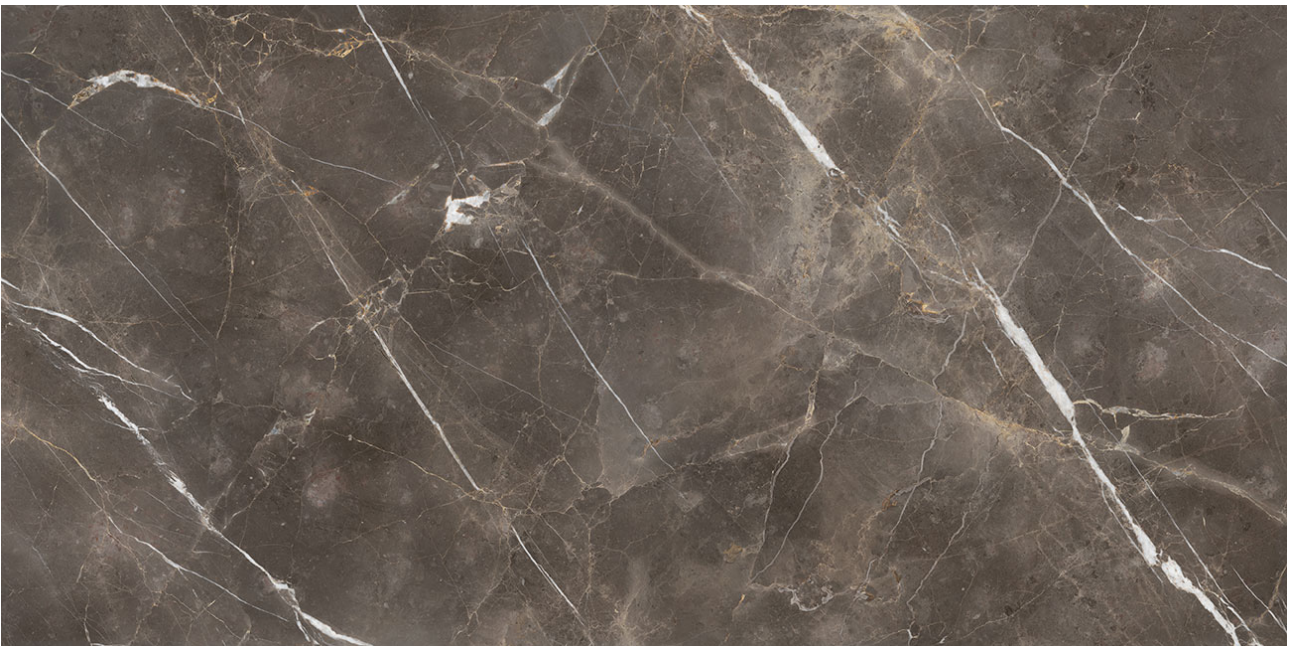

Ceramic Tile • Marble • Granite • Wood Floors

PRODUCT

**ROYAL STONEWORKS 63X126 REGAL BROWN
MARBLE HONED**

Tile | 63"x126" | Sintered Slab

TECHNICAL DATA

CODE: QUSW-RM-1H
NAME: Royal Stoneworks 63X126 Regal Brown Marble Honed
SIZE: 63"x126"
SERIES: Royal Stoneworks
FINISH: Honed
LOOK: Stone Look
EDGE: Rectified
FAMILY: Tile
FROST RESISTANCE: Yes
SHADE VARIATION: V3
SUITABLE FOR: Indoor|Shower
TYPOLOGY: Sintered Slab
TYPE OF PIECE: Field Tile
USE: Floor and Wall