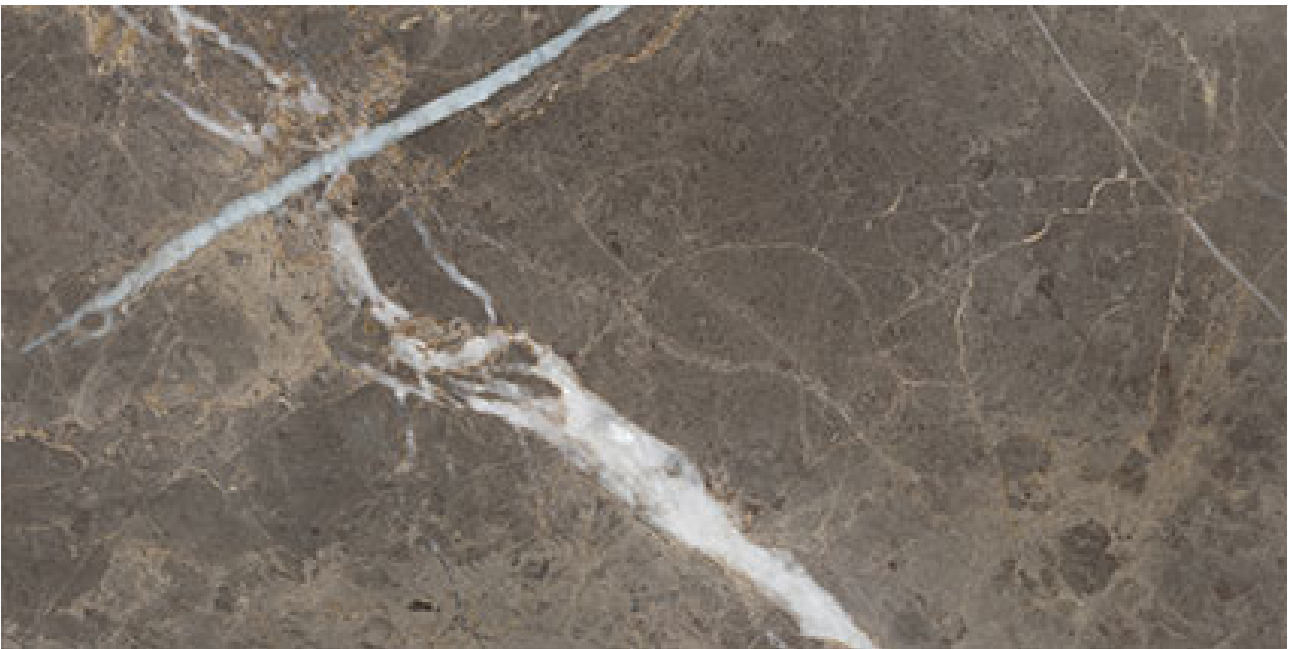

Ceramic Tile • Marble • Granite • Wood Floors

PRODUCT

**ROYAL STONEWORKS 12X24 REGAL BROWN
MARBLE HONED**

Tile | 12"x24" | Porcelain

TECHNICAL DATA

CODE: QUSW-RM-5H

NAME: Royal Stoneworks 12X24 Regal Brown Marble Honed

SIZE: 12"x24"

SERIES: Royal Stoneworks

FINISH: Honed

LOOK: Stone Look

EDGE: Rectified

FAMILY: Tile

FROST RESISTANCE: Yes

SHADE VARIATION: V3

SUITABLE FOR: Indoor|Shower

TYPOLOGY: Porcelain

TYPE OF PIECE: Field Tile

USE: Floor and Wall

PACKING

Size	Product type	BOX			PALLET		
		pcs	sqft	lb	boxes	sqft	lb
12"x24"	Field Tile	6	11.52		48		

SALES UNIT Sf