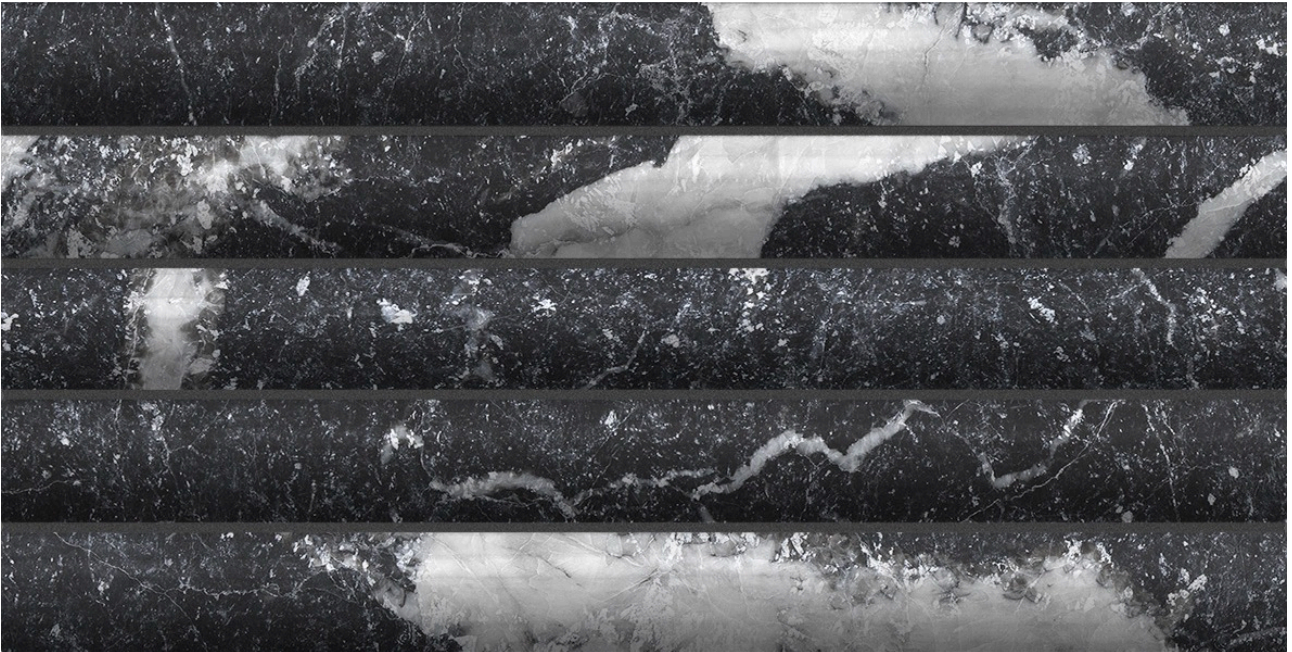

PRODUCT

OBSESSION 5X10 NERO

Tile | 5"x10" | Glazed Porcelain

ROOM SCENES

TECHNICAL DATA

CODE: QUOB-NE-2
NAME: Obsession 5x10 Nero
SERIES: Obsession
SIZE: 5"x10"
FINISH: Matt
LOOK: Marble Look
FROST RESISTANCE: Yes
PEI: 3
SHADE VARIATION: V1
BREAKING STRENGTH: ≥ 1300 N
CHEMICAL RESISTANCE: GA GLA GHA
DCOF: > 0.42
FAMILY: Tile
MOHS: 6
R VALUE: R9
STAIN RESISTANCE: 5
STYLE: Classic
SUITABLE FOR: Backsplash|Indoor|Shower
TYPOLOGY: Glazed Porcelain
THICKNESS: 9 mm
TYPE OF PIECE: Field Tile
USE: Wall only
NOTES: 32 graphic variations