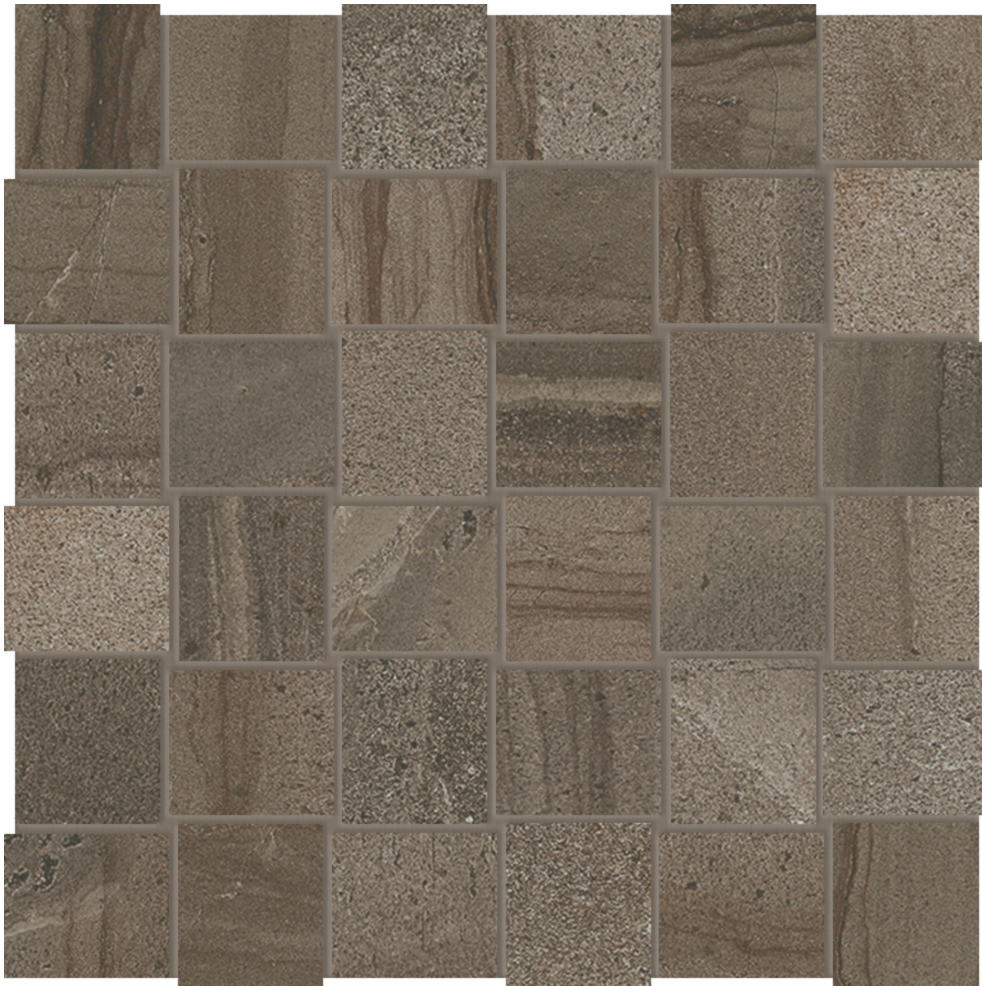

# ARCADIA 2X2 BASKETWEAVE LOMBARDY MATTE

---

Tile | 12"x12" | Glazed Porcelain

## TECHNICAL DATA

CODE: QUAR-LO-2X2

NAME: Arcadia 2X2 Basketweave Lombardy Matte

SERIES: Arcadia

SIZE: 12"x12"

FINISH: Matt

LOOK: Stone Look

FROST RESISTANCE: Yes

MOSAIC TYPE: 2"x2"

SHADE VARIATION: V3

FAMILY: Tile

STYLE: Contemporary

SUITABLE FOR: Backsplash| Indoor

TPOLOGY: Glazed Porcelain

TYPE OF PIECE: Mosaic

USE: Floor and Wall