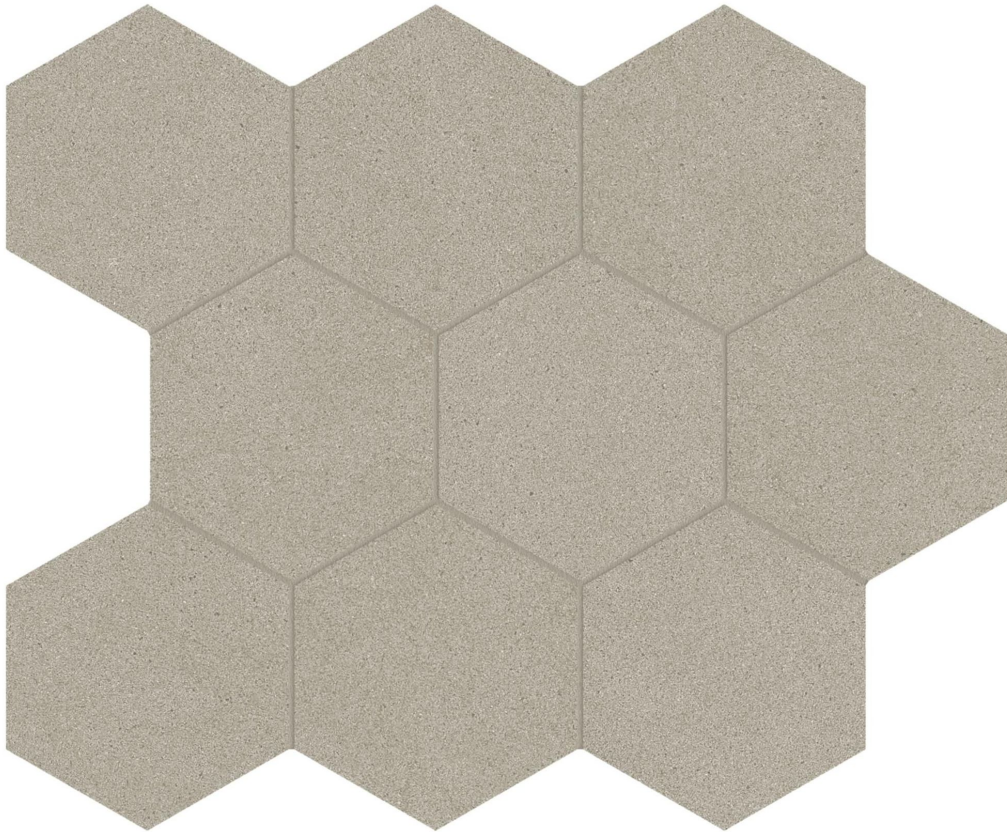

---

**PRODUCT**

**SERENA 4\" HEX VALLEY**

---

Tile | 10.5"x12" | Porcelain

**TECHNICAL DATA**

CODE: AC8510-00300

NAME: Serena 4" Hex Valley

SERIES: Serena

SIZE: 10.5"x12"

FINISH: Organic Matte

LOOK: Stone Look

EDGE: Rectified

FAMILY: Tile

STYLE: Contemporary

SUITABLE FOR: Indoor| Outdoor

TYPOLOGY: Porcelain

TYPE OF PIECE: Mosaic

USE: Floor and Wall

NOTES: This product is special order and cannot be cancelled, returned, or refunded.

**PACKING**

Size	Product type	BOX			PALLET		
		pcs	sqft	lb	boxes	sqft	lb
10.5"x12"	Mosaic	10	7.86		45		