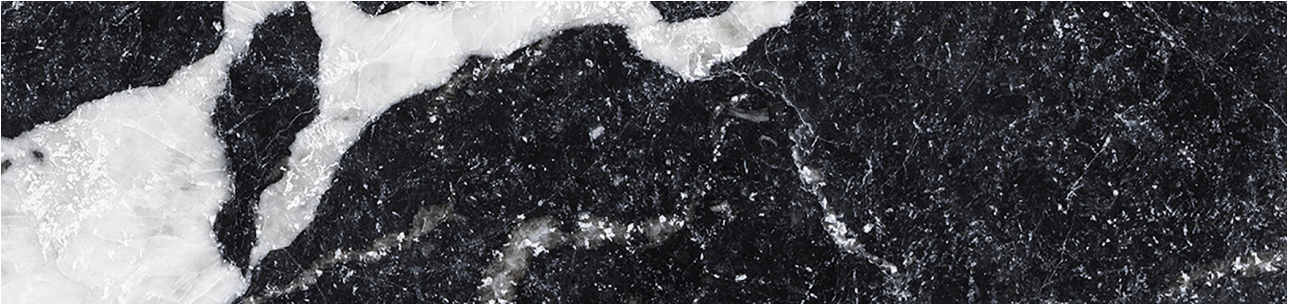

PRODUCT

OBSESSION 2.5X10 NERO

Tile | 2.5"x10" | Glazed Porcelain

GRAPHIC VARIETY

ROOM SCENES

TECHNICAL DATA

CODE: QUOB-NE-1
NAME: Obsession 2.5x10 Nero
SERIES: Obsession
SIZE: 2.5"x10"
FINISH: Matt
LOOK: Marble Look
FROST RESISTANCE: Yes
PEI: 3
SHADE VARIATION: V1
BREAKING STRENGTH: ≥ 1300 N
CHEMICAL RESISTANCE: GA GLA GHA
DCOF: > 0.42
FAMILY: Tile
MOHS: 6
R VALUE: R9
STAIN RESISTANCE: 5
STYLE: Classic
SUITABLE FOR: Backsplash|Indoor|Shower
TYPOLOGY: Glazed Porcelain
THICKNESS: 9 mm
TYPE OF PIECE: Field Tile
USE: Floor and Wall
NOTES: 1 square metre of graphic variations