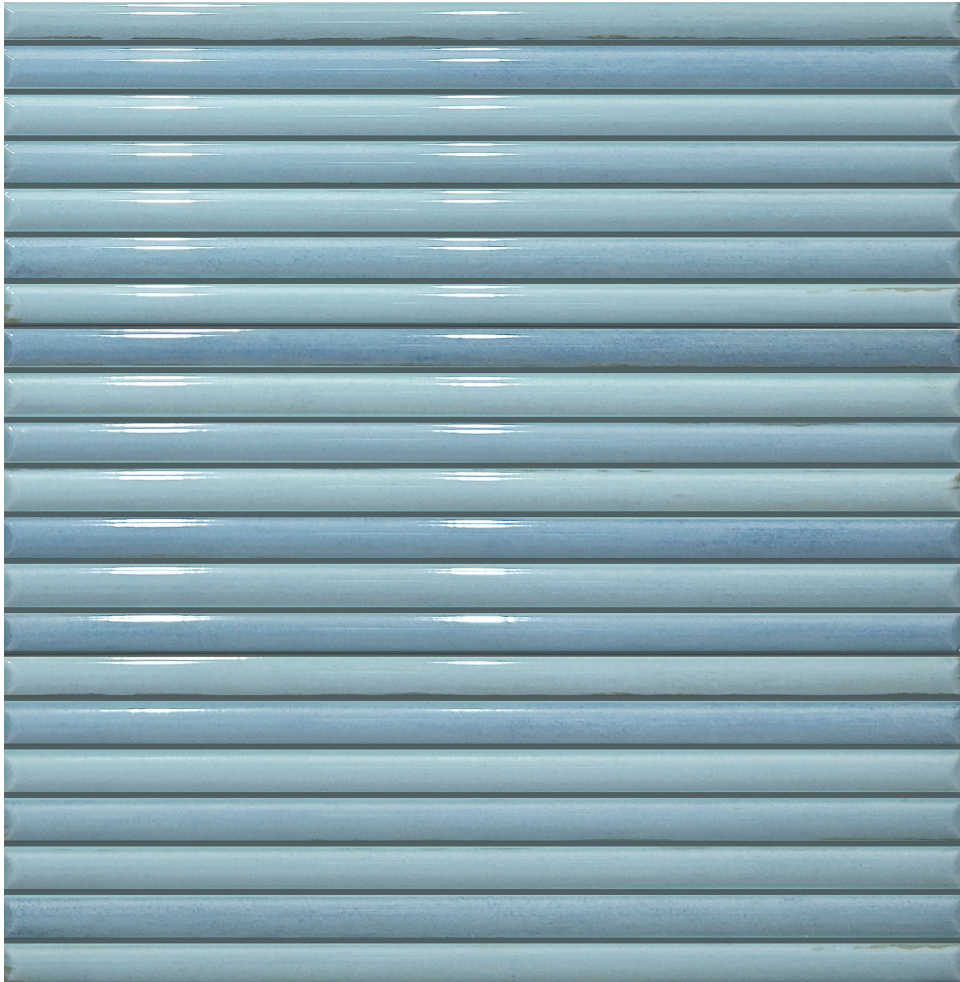

PRODUCT
SAUSALITO 5X13 SKY

Tile | 5"x13" | Glazed Ceramic

ROOM SCENES

TECHNICAL DATA

CODE: QUSL-SK-W1
NAME: Sausalito 5X13 Sky
SERIES: Sausalito
SIZE: 5"x13"
FINISH: Gloss
LOOK: Relieves
FAMILY: Tile
STYLE: Contemporary
SUITABLE FOR: Indoor|Shower
TYPOLOGY: Glazed Ceramic
TYPE OF PIECE: Field Tile
USE: Wall only