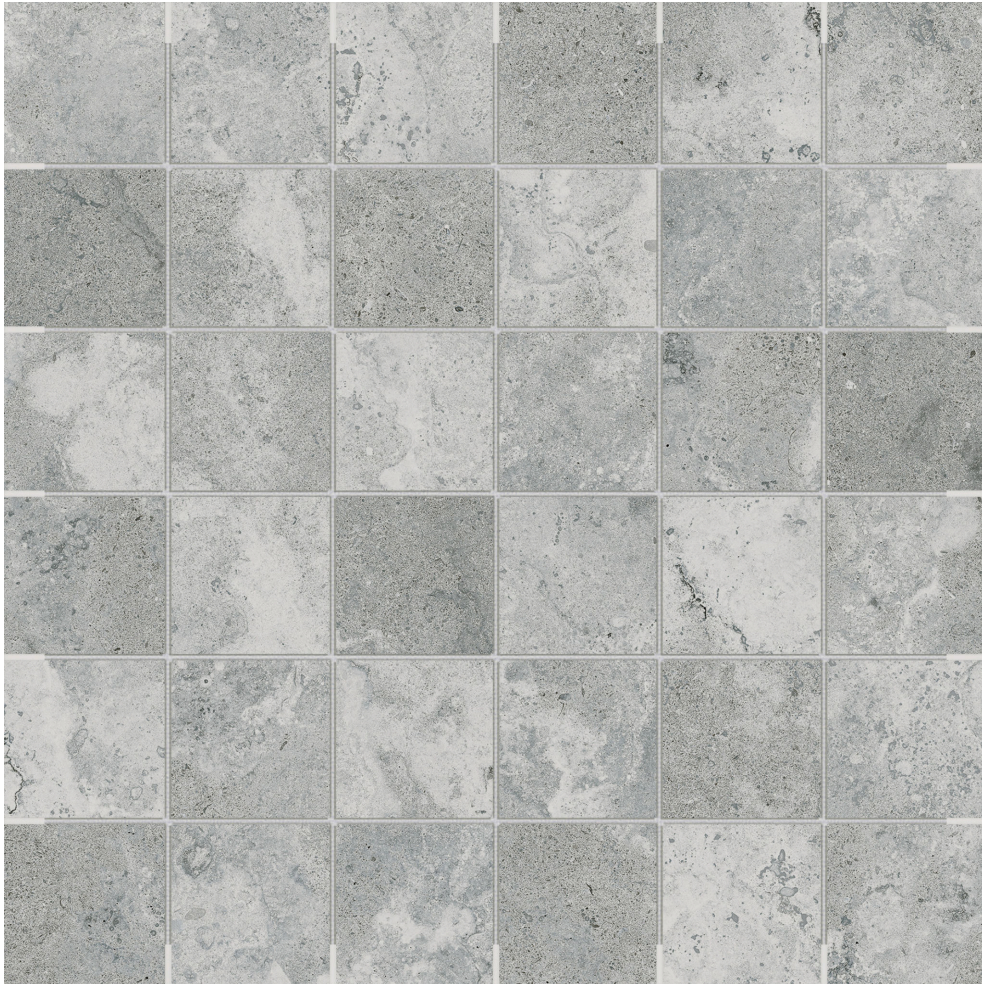

PRODUCT

VENETA 2X2 ARGENTO

Tile | 12"x12" | Glazed Porcelain

TECHNICAL DATA

CODE: AC4501-02980

NAME: Veneta 2x2 Argento

SERIES: Veneta

SIZE: 12"x12"

FINISH: Matte

LOOK: Stone Look

FROST RESISTANCE: Yes

SHADE VARIATION: V3

BREAKING STRENGTH: $\geq 300 \geq 1300$

CHEMICAL RESISTANCE: CLASS A

DCOF: ≥ 0.65

FAMILY: Tile

SUITABLE FOR: Indoor| Outdoor

TPOLOGY: Glazed Porcelain

THICKNESS: 8.5mm

TYPE OF PIECE: Mosaic

USE: Floor and Wall

NOTES: This product is special order and cannot be cancelled, returned, or refunded.

PACKING