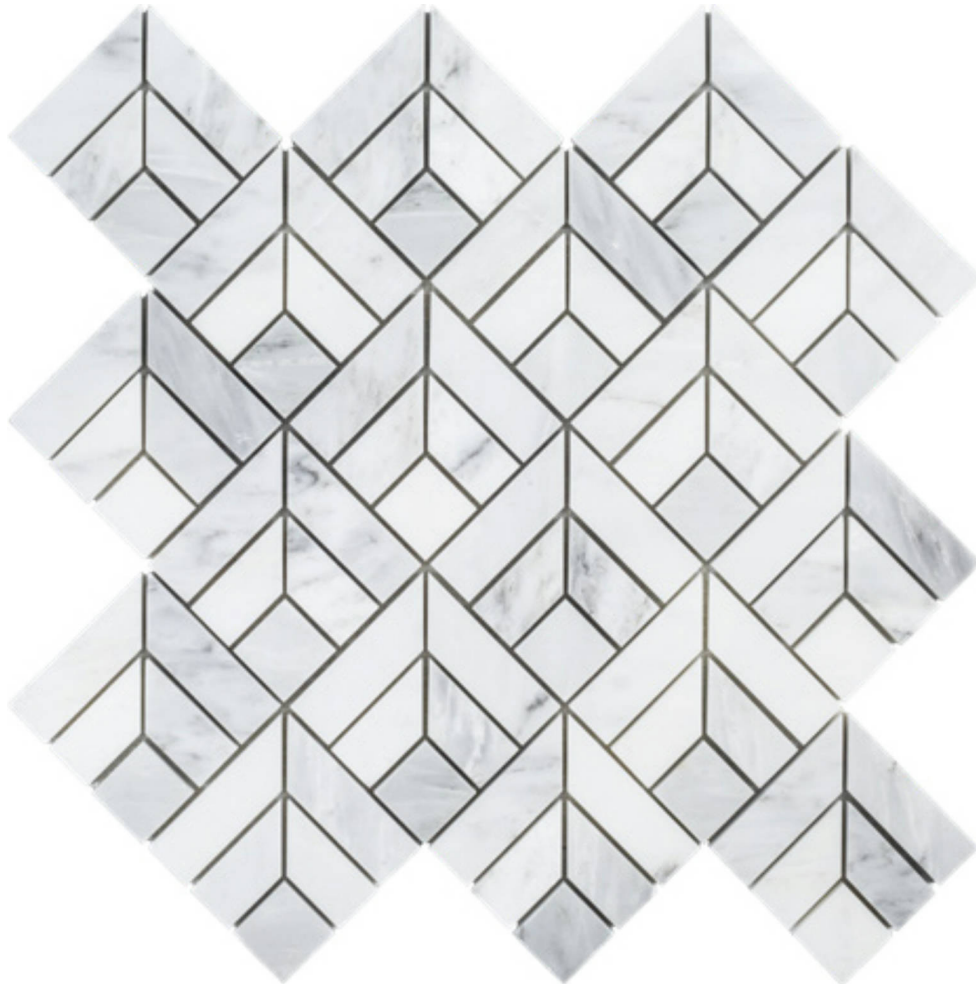

PRODUCT

JETTY MOSAIC

Mosaic and Decorative Tile | 11"x11" |

TECHNICAL DATA

CODE: RVHA024
NAME: Jetty Mosaic
SERIES: Hamptons Collection
SIZE: 11"x11"
LOOK: Multi-Look Mosaics
FAMILY: Mosaic and Decorative Tile
STYLE: Contemporary
TYPE OF PIECE: Mosaic
USE: Floor and Wall