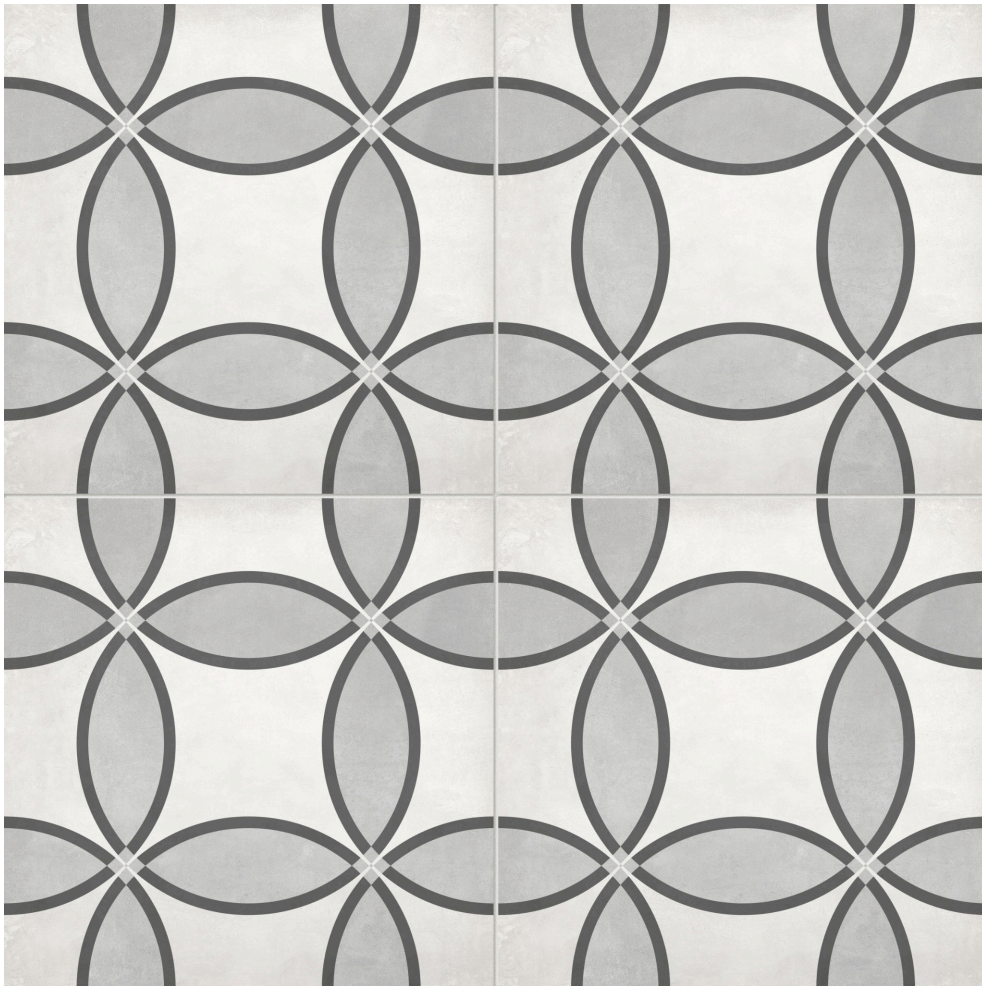

PRODUCT

FORM 8X8 ICE ZENITH

Tile | 8"x8" | Pressed Glazed Porcelain

TECHNICAL DATA

CODE: AC4500-07550

NAME: Form 8x8 Ice Zenith

SERIES: Form AC

SIZE: 8"x8"

FINISH: Matte

LOOK: Patterned Tiles

FROST RESISTANCE: Yes

PEI: 4

SHADE VARIATION: V2/V3/V4

BREAKING STRENGTH: $\geq 310 \geq 1300$

CHEMICAL RESISTANCE: CLASS A

DCOF: ≥ 0.55

FAMILY: Tile

SUITABLE FOR: Indoor| Outdoor

TPOLOGY: Pressed Glazed Porcelain

THICKNESS: 9mm

TYPE OF PIECE: Field Tile

USE: Floor and Wall

NOTES: This product is special order and cannot be cancelled, returned, or refunded.