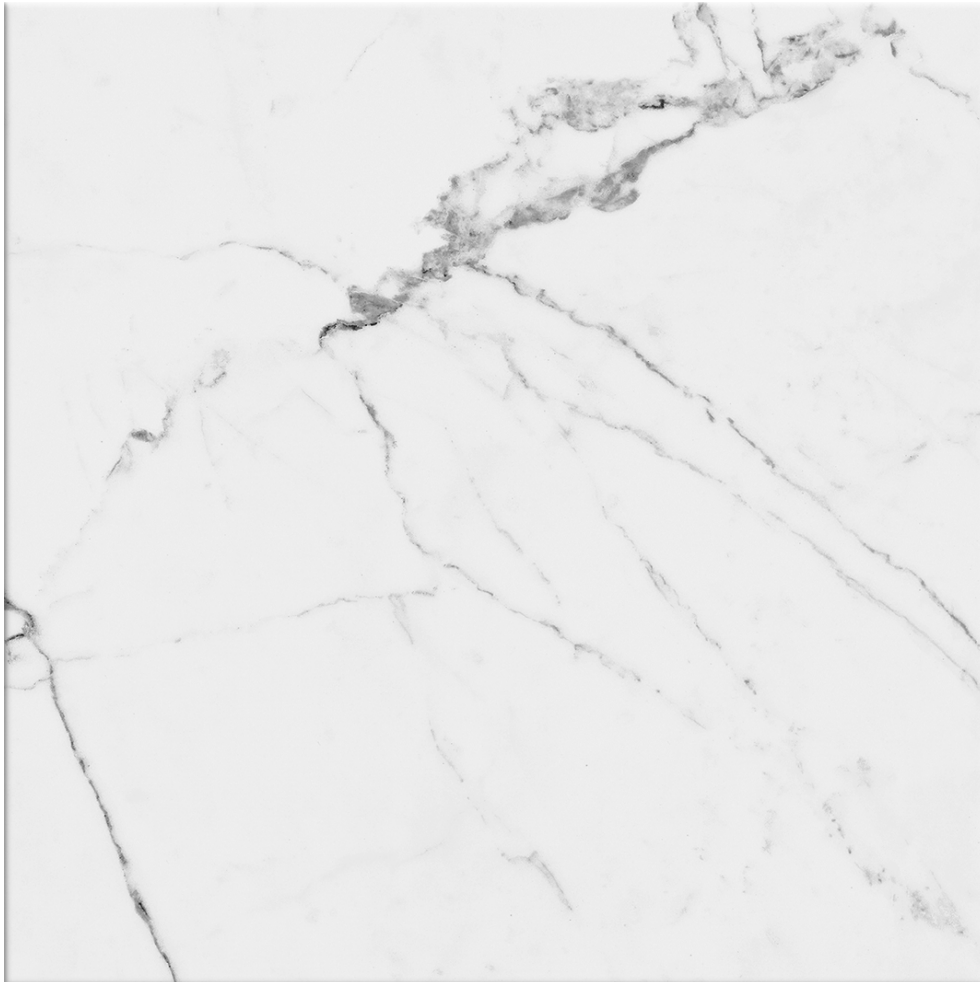

---

**PRODUCT**

**OBSESSION 10X10 STATUARIO**

---

Tile | 10"x10" | Glazed Porcelain

ROOM SCENES

## **TECHNICAL DATA**

CODE: QUOB-ST-3  
NAME: Obsession 10x10 Statuario  
SERIES: Obsession  
SIZE: 10"x10"  
FINISH: Matt  
LOOK: Marble Look  
FROST RESISTANCE: Yes  
PEI: 4  
SHADE VARIATION: V1  
BREAKING STRENGTH:  $\geq 1300$  N  
CHEMICAL RESISTANCE: GA GLA GHA  
DCOF:  $> 0.42$   
FAMILY: Tile  
MOHS: 6  
R VALUE: R9  
STAIN RESISTANCE: 5  
STYLE: Classic  
SUITABLE FOR: Backsplash|Indoor|Shower  
TYPOLOGY: Glazed Porcelain  
THICKNESS: 9 mm  
TYPE OF PIECE: Field Tile  
USE: Floor and Wall  
NOTES: 22 graphic variations