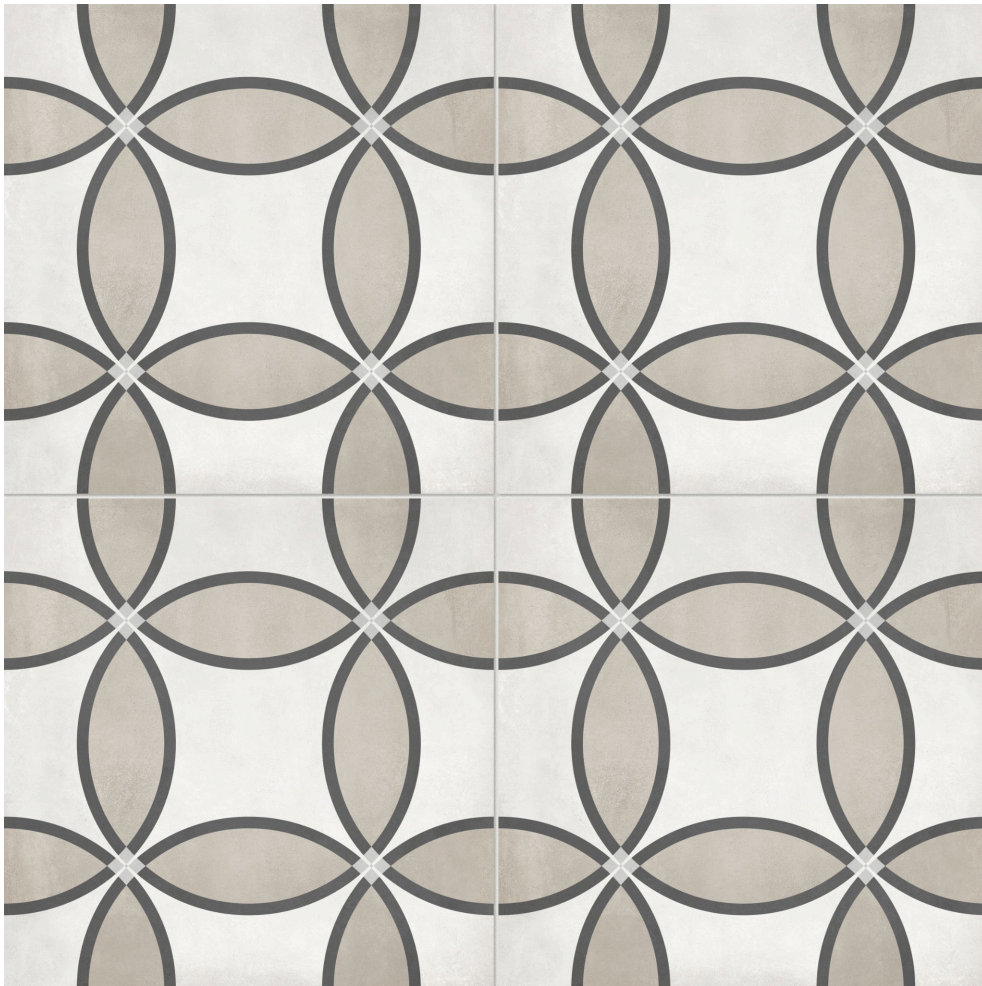

PRODUCT

FORM 8X8 SAND ZENITH

Tile | 8"x8" | Pressed Glazed Porcelain

TECHNICAL DATA

CODE: AC4500-07620

NAME: Form 8x8 Sand Zenith

SERIES: Form AC

SIZE: 8"x8"

FINISH: Matte

LOOK: Patterned Tiles

FROST RESISTANCE: Yes

PEI: 4

SHADE VARIATION: V2/V3/V4

BREAKING STRENGTH: $\geq 310 \geq 1300$

CHEMICAL RESISTANCE: CLASS A

DCOF: ≥ 0.55

FAMILY: Tile

SUITABLE FOR: Indoor| Outdoor

TPOLOGY: Pressed Glazed Porcelain

THICKNESS: 9mm

TYPE OF PIECE: Field Tile

USE: Floor and Wall

NOTES: This product is special order and cannot be cancelled, returned, or refunded.