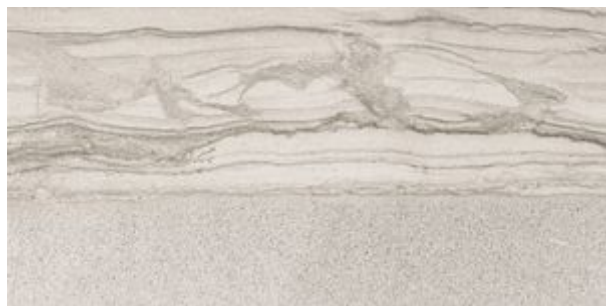

---

**PRODUCT**

**ARCADIA 12X24F FERRARA MATTE**

---

Tile | 12"x24" | Glazed Porcelain

DETAILS

ROOM SCENES

**TECHNICAL DATA**

CODE: QUAR-FE-F1N

NAME: Arcadia 12X24F Ferrara Matte

SERIES: Arcadia

SIZE: 12"x24"

FINISH: Matt

LOOK: Stone Look

FROST RESISTANCE: Yes

SHADE VARIATION: V3

EDGE: Rectified

FAMILY: Tile

STYLE: Contemporary

SUITABLE FOR: Backsplash| Indoor

TPOLOGY: Glazed Porcelain

TYPE OF PIECE: Field Tile

USE: Floor and Wall

NOTES: This product is special order and cannot be cancelled, returned, or refunded.