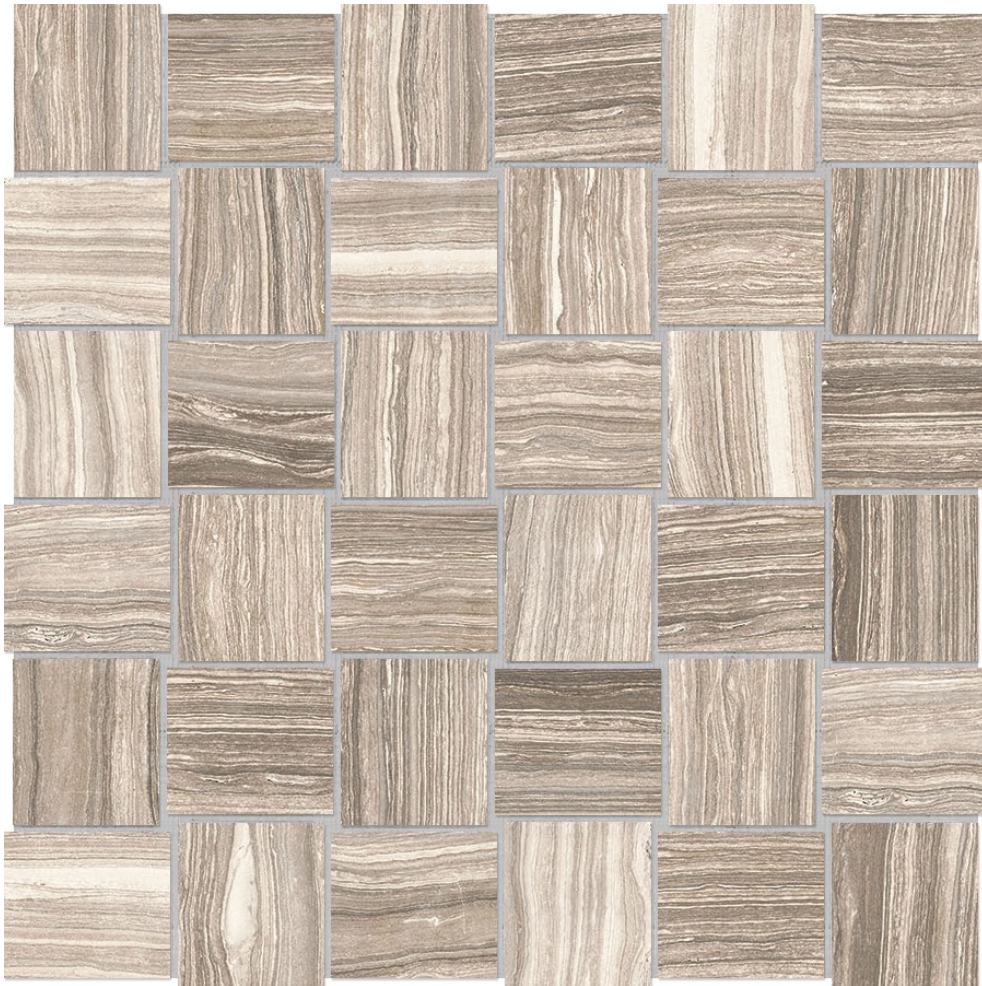

PRODUCT

2X2 CLAY BASKETWEAVE

Tile | 12"x12" | Glazed Porcelain

TECHNICAL DATA

CODE: AC4501-00830

NAME: 2x2 Clay Basketweave

SERIES: Eramosa

SIZE: 12"x12"

FINISH: Matt

LOOK: Marble Look

FROST RESISTANCE: Yes

MOSAIC TYPE: Mesh-Mounted

PEI: 4

FAMILY: Tile

STYLE: Contemporary

SUITABLE FOR: Indoor