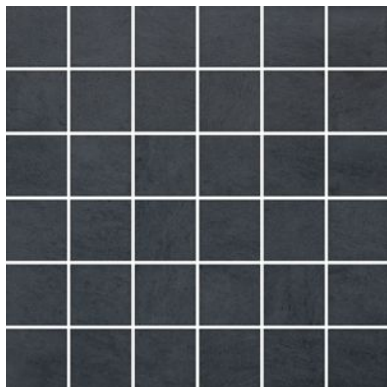

SERIES CINQ

Concrete | Glazed Porcelain | Pressed Glazed Porcelain

Contemporary tiles in a palette of earthy colors.

PRODUCTS

Cinq 13x13 Black
 13"x13" | Pressed Glazed Porcelain

Cinq 13x13 Grey
 13"x13" | Pressed Glazed Porcelain

Cinq 13x13 White
 13"x13" | Pressed Glazed Porcelain

Cinq 2x2 Black
 12"x12" | Glazed Porcelain

Cinq 2x2 Grey
 12"x12" | Glazed Porcelain

Cinq 2x2 White
 12"x12" | Glazed Porcelain

Cinq 8x10 Black
 8"x10" | Pressed Glazed Porcelain

Cinq 8x10 Grey
 8"x10" | Pressed Glazed Porcelain

Cinq 8x10 White
 8"x10" | Pressed Glazed Porcelain

Cinq 3x8 Black Bullnose
 3"x8" | Glazed Porcelain

Cinq 3x8 Grey Bullnose
 3"x8" | Glazed Porcelain

Cinq 3x8 White Bullnose
 3"x8" | Glazed Porcelain