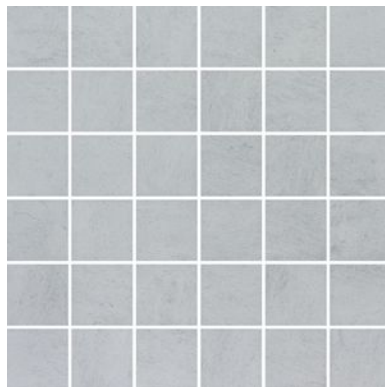

SERIES CINQ

Concrete | Glazed Porcelain | Pressed Glazed Porcelain

Contemporary tiles in a palette of earthy colors.

PRODUCTS

Cinq 13x13 Black
 13"x13" | Pressed Glazed Porcelain

Cinq 13x13 Grey
 13"x13" | Pressed Glazed Porcelain

Cinq 13x13 White
 13"x13" | Pressed Glazed Porcelain

Cinq 2x2 Black
 12"x12" | Glazed Porcelain

Cinq 2x2 Grey
 12"x12" | Glazed Porcelain

Cinq 2x2 White
 12"x12" | Glazed Porcelain

Cinq 8x10 Black
 8"x10" | Pressed Glazed Porcelain

Cinq 8x10 Grey
 8"x10" | Pressed Glazed Porcelain

Cinq 8x10 White
 8"x10" | Pressed Glazed Porcelain

Cinq 3x8 Black Bullnose
 3"x8" | Glazed Porcelain

Cinq 3x8 Grey Bullnose
 3"x8" | Glazed Porcelain

Cinq 3x8 White Bullnose
 3"x8" | Glazed Porcelain