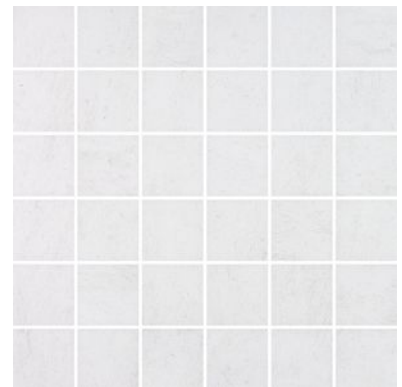

SERIES CINQ

Concrete | Glazed Porcelain | Pressed Glazed Porcelain

Contemporary tiles in a palette of earthy colors.

PRODUCTS

Cinq 13x13 Black
 13"x13" | Pressed Glazed Porcelain

Cinq 13x13 Grey
 13"x13" | Pressed Glazed Porcelain

Cinq 13x13 White
 13"x13" | Pressed Glazed Porcelain

Cinq 2x2 Black
 12"x12" | Glazed Porcelain

Cinq 2x2 Grey
 12"x12" | Glazed Porcelain

Cinq 2x2 White
 12"x12" | Glazed Porcelain

Cinq 8x10 Black
 8"x10" | Pressed Glazed Porcelain

Cinq 8x10 Grey
 8"x10" | Pressed Glazed Porcelain

Cinq 8x10 White
 8"x10" | Pressed Glazed Porcelain

Cinq 3x8 Black Bullnose
 3"x8" | Glazed Porcelain

Cinq 3x8 Grey Bullnose
 3"x8" | Glazed Porcelain

Cinq 3x8 White Bullnose
 3"x8" | Glazed Porcelain