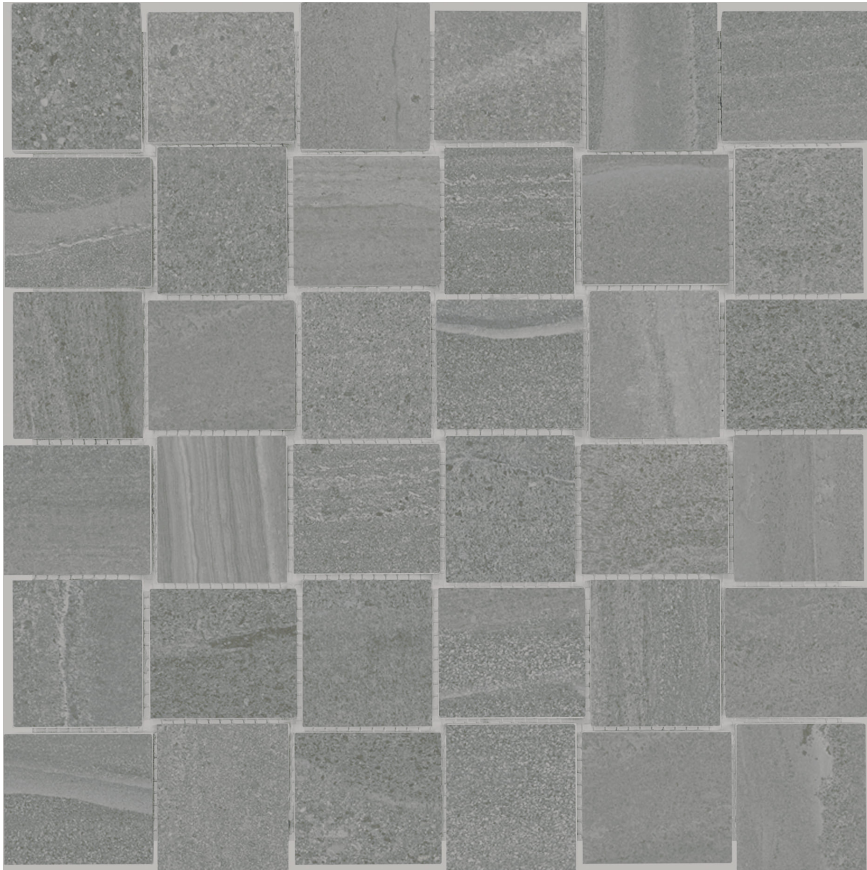

PRODUCT

DAVENPORT 2X2 MICA

Tile | 12"x12" | Pressed Glazed Porcelain

TECHNICAL DATA

CODE: AC4501-00810

NAME: Davenport 2x2 Mica

SERIES: Davenport

SIZE: 12"x12"

FINISH: Matte

LOOK: Stone Look

FROST RESISTANCE: Yes

PEI: 4

SHADE VARIATION: V3

BREAKING STRENGTH: $\geq 350 \geq 1500$

CHEMICAL RESISTANCE: CLASS B/CLASS A

DCOF: ≥ 0.50

FAMILY: Tile

SUITABLE FOR: Indoor| Outdoor

TPOLOGY: Pressed Glazed Porcelain

THICKNESS: 8.4mm

TYPE OF PIECE: Mosaic

USE: Floor and Wall

NOTES: This product is special order and cannot be cancelled, returned, or refunded.