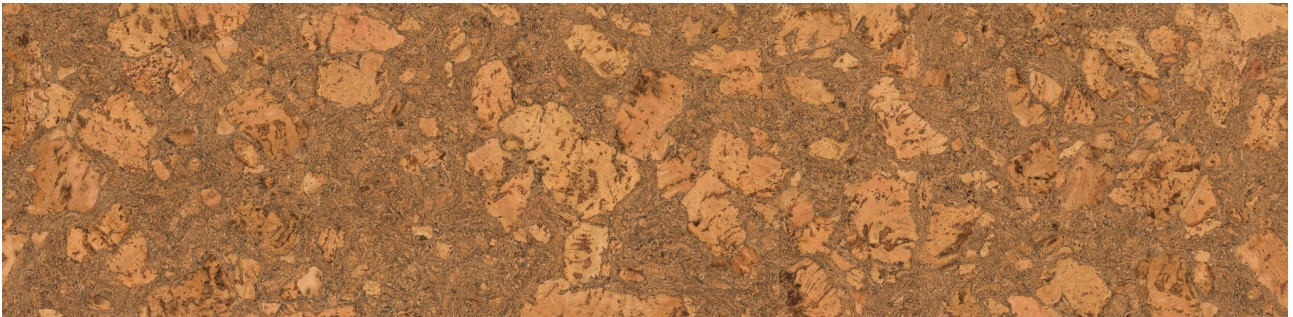

PRODUCT

CORK CLICK CAPRI

Waterproof Flooring | 12"x48,6" | HDF

DETAILS

ROOM SCENES

TECHNICAL DATA

CODE: LCCORK202009

NAME: Cork Click Capri

SERIES: True Earth Cork Click

SIZE: 12"x48,6"

FINISH: Matt

LOOK: Wood Look

CLICK SYSTEM: UNICLIC system

COMMERCIAL WARRANTY: Class 33

CORE BOARD THICKNESS: 7 mm

FAMILY: Waterproof Flooring

PAD THICKNESS: 1 mm

PAD TYPE: Cork Underlayment

RESIDENTIAL WARRANTY: Class 23

STYLE: Contemporary

SUITABLE FOR: Indoor

SURFACE TEXTURE: Cork

TYPOLOGY: HDF

TYPE OF PIECE: Field Tile