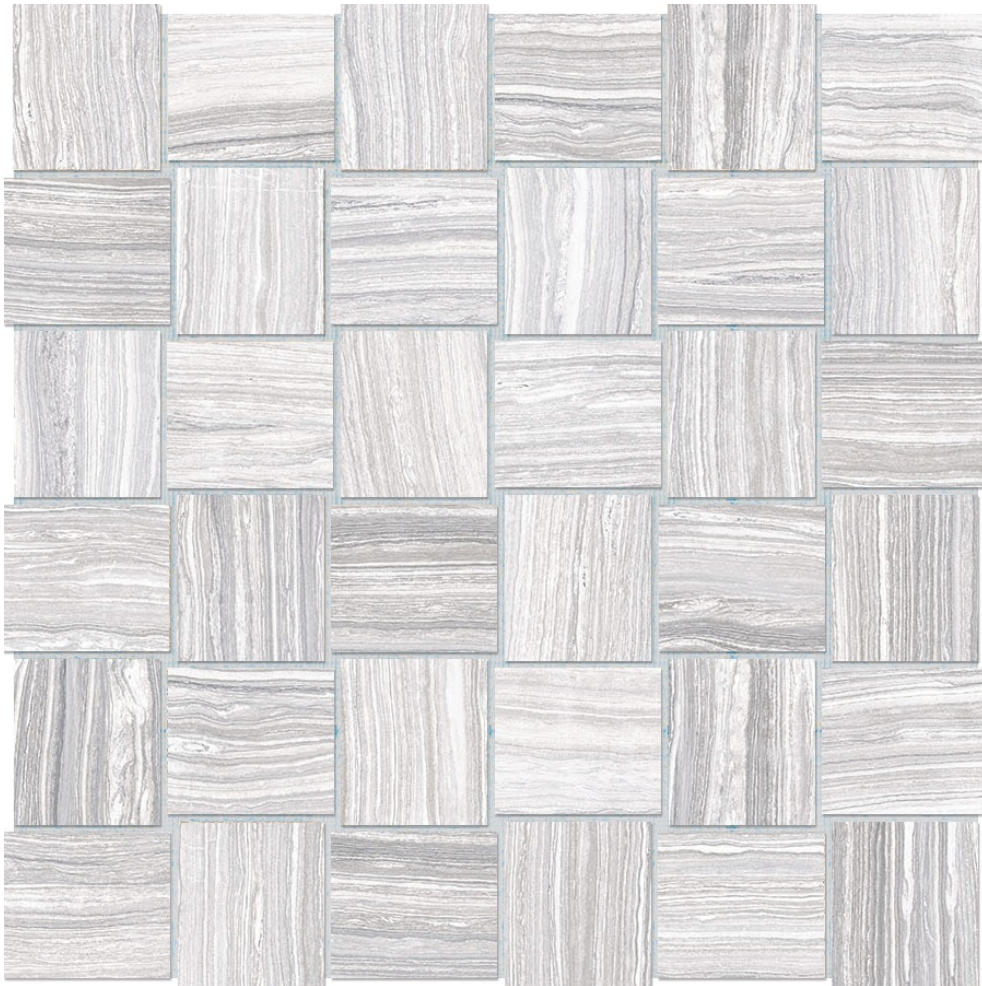

PRODUCT

2X2 ICE BASKETWEAVE

Tile | 12"x12" | Glazed Porcelain

TECHNICAL DATA

CODE: AC4501-00840

NAME: 2x2 Ice Basketweave

SERIES: Eramosa

SIZE: 12"x12"

FINISH: Matt

LOOK: Marble Look

FROST RESISTANCE: Yes

MOSAIC TYPE: Mesh-Mounted

PEI: 4

FAMILY: Tile

STYLE: Contemporary

SUITABLE FOR: Indoor