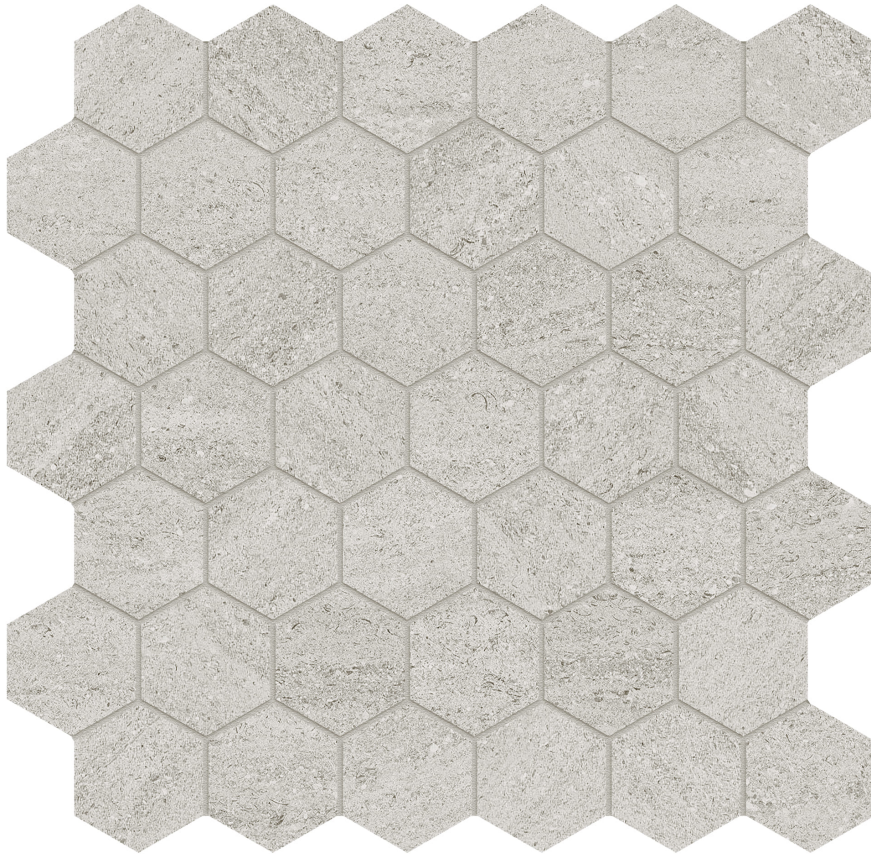

# LITHOFORM 2\ " HEX VEINCUT VISTA

---

Tile | 12"x12" | Porcelain

**TECHNICAL DATA**

CODE: AC8510-00370

NAME: Lithoform 2" Hex Veincut Vista

SERIES: Lithoform

SIZE: 12"x12"

FINISH: Organic Matte

LOOK: Stone Look

EDGE: Rectified

FAMILY: Tile

STYLE: Contemporary

SUITABLE FOR: Indoor| Outdoor

TYPOLOGY: Porcelain

TYPE OF PIECE: Mosaic