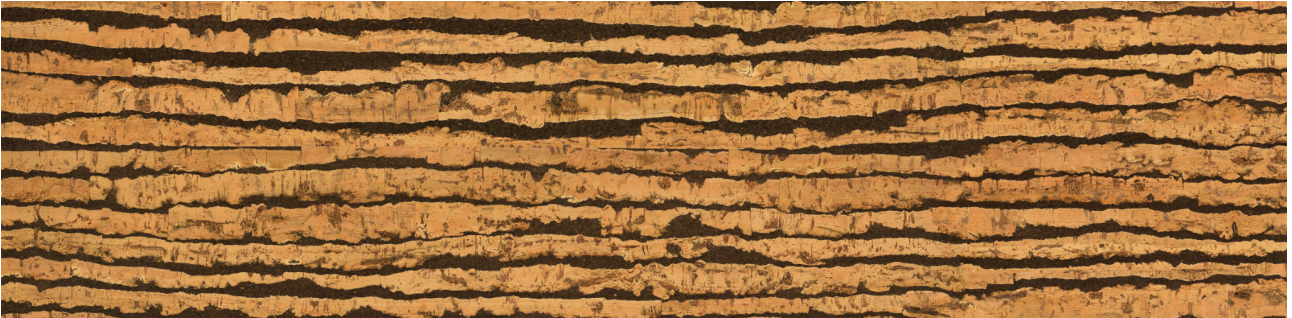

## CORK CLICK LANZAROTE

---

Waterproof Flooring | 12"x48,6" | HDF

SURFACE TEXTURE: Cork

TYPOLOGY: HDF

TYPE OF PIECE: Field Tile

TOTAL THICKNESS: 10 mm

USE: Floor only

NOTES: These SKUs are special order and take approximately two weeks to deliver

**PACKING**

Size	Product type	BOX			PALLET		
		pcs	sqft	lb	boxes	sqft	lb
12"x48,6"	Field Tile	5	20.26		54		