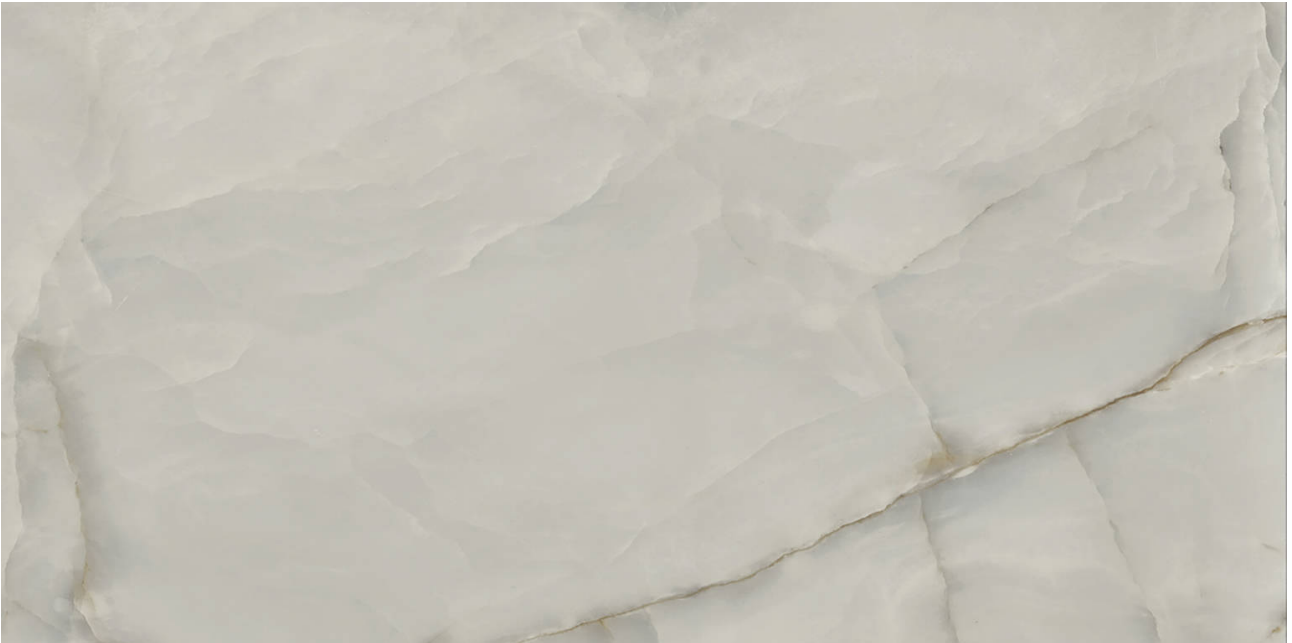

---

**PRODUCT**

**MAGICAL DARK GREY MATTE 24X48**

---

Tile | 24"x48" | Porcelain

## **TECHNICAL DATA**

**CODE:** QURO-MA-2MN  
**NAME:** Magical Dark Grey Matte 24x48  
**SERIES:** Romance  
**SIZE:** 24"x48"  
**FINISH:** Matte  
**LOOK:** Marble Look  
**FROST RESISTANCE:** Yes  
**PEI:** 4  
**EDGE:** Rectified  
**FAMILY:** Tile  
**STYLE:** Contemporary  
**SUITABLE FOR:** Indoor  
**TPOLOGY:** Porcelain  
**TYPE OF PIECE:** Field Tile  
**USE:** Floor and Wall