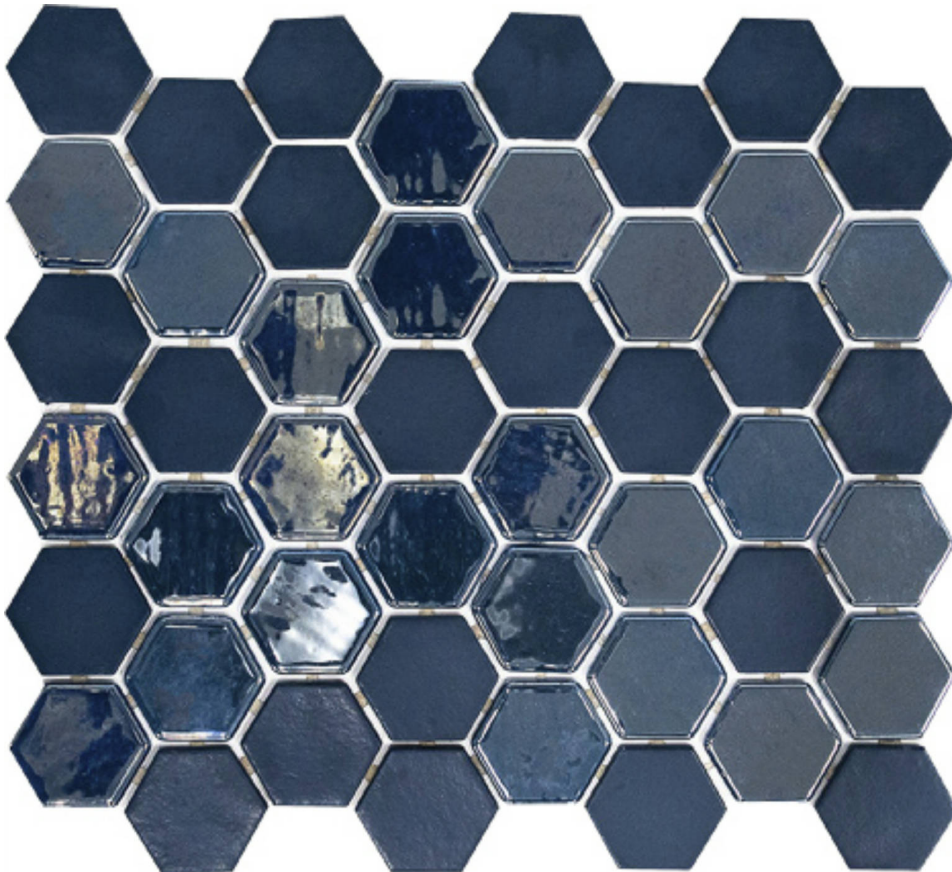

PRODUCT

CONFETTI MOSAIC BLUE

Mosaic and Decorative Tile | 10.75"x12.5" | Glass

TECHNICAL DATA

CODE: RVHA092
NAME: Confetti Mosaic Blue
SERIES: Hamptons Collection
SIZE: 10.75"x12.5"
LOOK: Multi-Look Mosaics
FAMILY: Mosaic and Decorative Tile
STYLE: Contemporary
SUITABLE FOR: Backsplash, Indoor
TYPOLOGY: Glass
TYPE OF PIECE: Mosaic
USE: Wall only