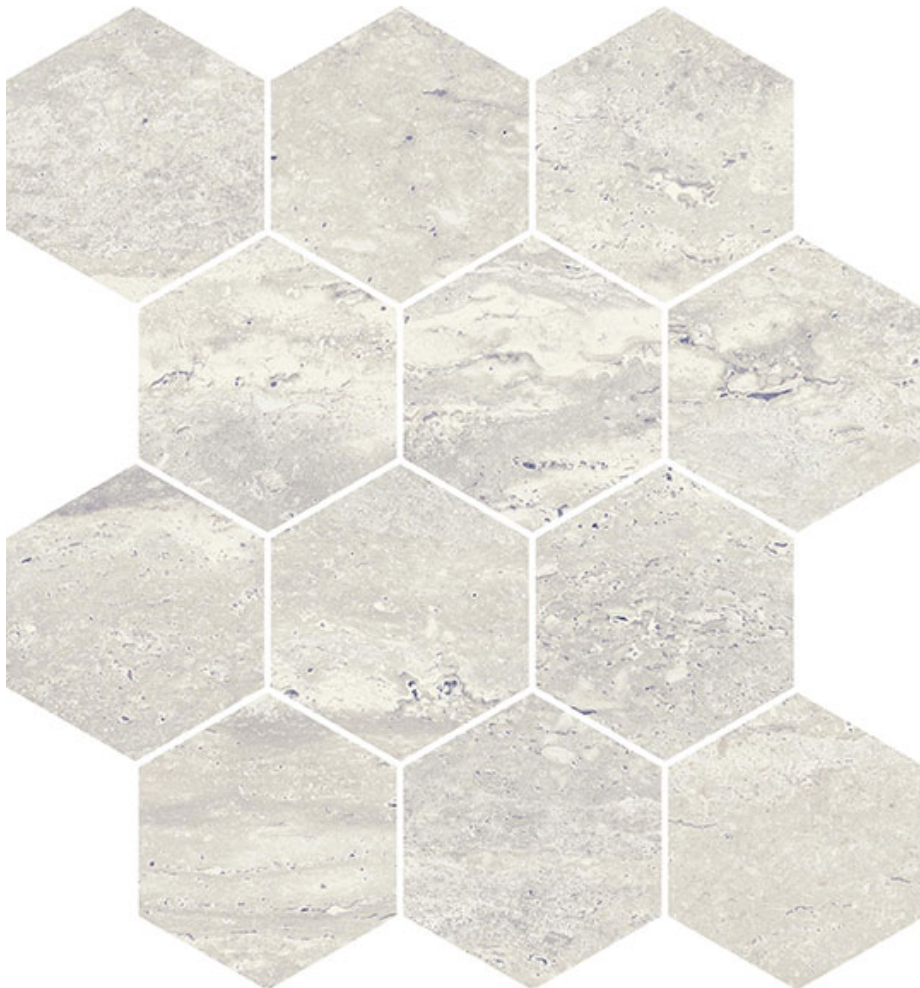

PRODUCT

SATURNIA 3X3 HEX ROMAN MATTE

Tile | 9"x11" | Porcelain

GRAPHIC VARIETY

ROOM SCENES

TECHNICAL DATA

CODE: QUSA-RO-HM
NAME: Saturnia 3x3 Hex Roman Matte
SERIES: Saturnia
SIZE: 9"x11"
FINISH: Matt
LOOK: Marble Look
FROST RESISTANCE: Yes
MOSAIC TYPE: 3"x3"
CHEMICAL RESISTANCE: Not affected
DCOF: ≥ 0.42 Wet
EDGE: Rectified
FAMILY: Tile
STAIN RESISTANCE: Not affected
STYLE: Contemporary
TYPOLOGY: Porcelain
THICKNESS: 8
TYPE OF PIECE: Mosaic
USE: Floor and Wall
NOTES: Proudly made in the USA