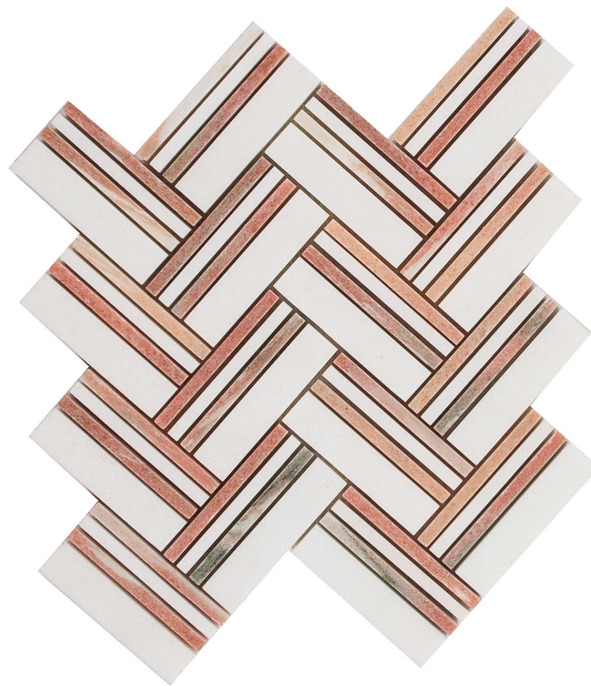

PRODUCT

ROSEY WEAVE MOSAIC

Mosaic and Decorative Tile | 9"x10" | Marble

DETAILS

ROOM SCENES

TECHNICAL DATA

CODE: RVHA104
NAME: Rosey Weave Mosaic
SERIES: Hamptons Collection
SIZE: 9"x10"
FINISH: Polished
LOOK: Multi-Look Mosaics
SHADE VARIATION: V4
FAMILY: Mosaic and Decorative Tile
STYLE: Contemporary
SUITABLE FOR: Backsplash,Indoor,Shower
TYPOLOGY: Marble
TYPE OF PIECE: Mosaic
USE: Floor and Wall

PACKING

Size	Product type	BOX			PALLET		
		pcs	sqft	lb	boxes	sqft	lb
9"x10"	Mosaic	5					

WARNING The information contained in this packing list is for guidance only, the contents of the packing may vary. Please consult our sales representatives for an exact list.