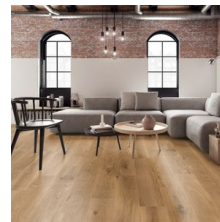

# TRUE EARTH FLOORWORKS

---

Wood Look | | Fibrano w/ HydroWood

PRODUCTS

**American Red Oak**  
 7.8"x48.6" | Fibrano w/ HydroWood

**Rustic Oak Brown**  
 7.8"x48.6" | Fibrano w/ HydroWood

**Cognac Oak**  
 7.8"x48.6" | Fibrano w/ HydroWood

**Oak Villa Gold**  
 7.8"x48.6" | Fibrano w/ HydroWood

**Oak Sevilla Taupe**  
 7.8"x48.6" | Fibrano w/ HydroWood

**Oak Devonport**  
 7.8"x48.6" | Fibrano w/ HydroWood

**Northern Oak White**  
 7.8"x48.6" | Fibrano w/ HydroWood