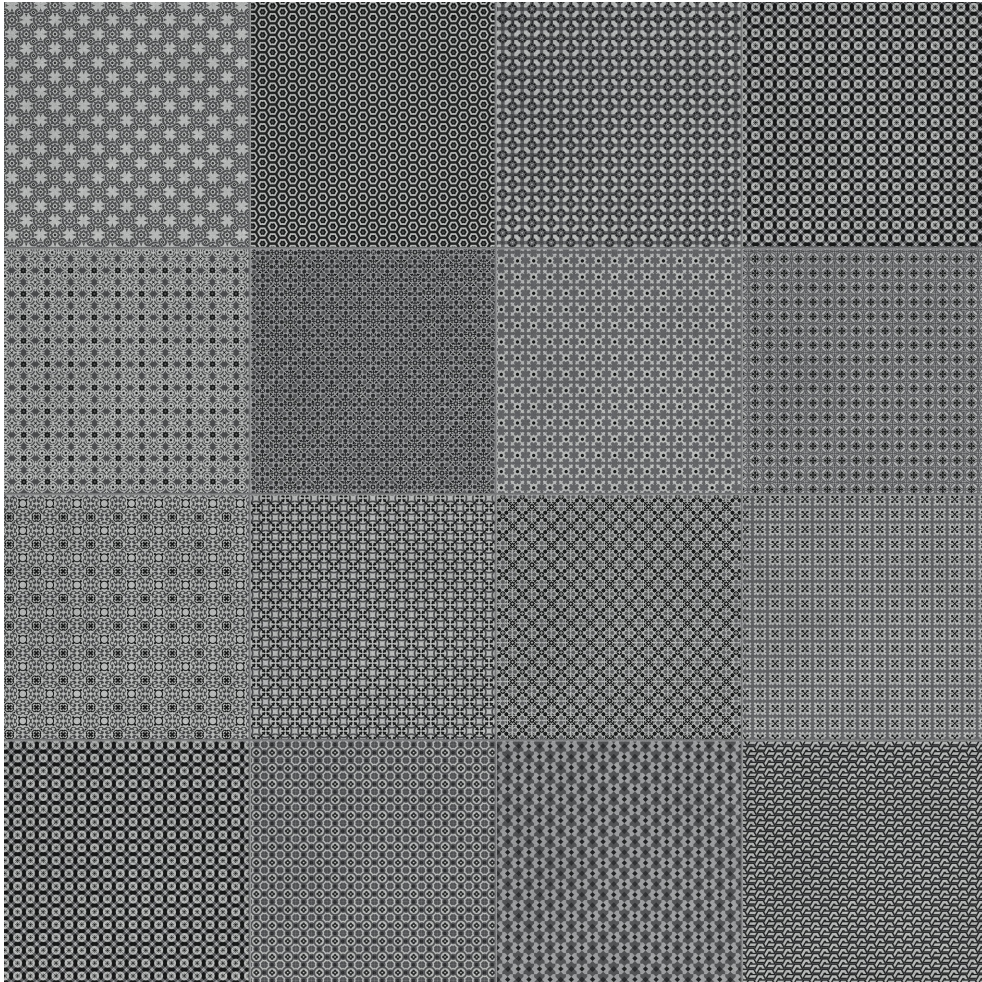

PRODUCT

TAPESTRI 8X8 SILK BLEND

Tile | 8"x8" | Pressed Glazed Porcelain

TECHNICAL DATA

CODE: AC4500-09790

NAME: Tapestri 8x8 Silk Blend

SERIES: Tapestri

SIZE: 8"x8"

FINISH: Matte

LOOK: Multi-Look Mosaics

FROST RESISTANCE: Yes

PEI: 4

SHADE VARIATION: V2-V4

BREAKING STRENGTH: $\geq 310 \geq 1300$

CHEMICAL RESISTANCE: CLASS A

DCOF: ≥ 0.55

FAMILY: Tile

SUITABLE FOR: Indoor| Outdoor

TPOLOGY: Pressed Glazed Porcelain

THICKNESS: 9mm

TYPE OF PIECE: Field Tile

USE: Floor and Wall

NOTES: This product is special order and cannot be cancelled, returned, or refunded.