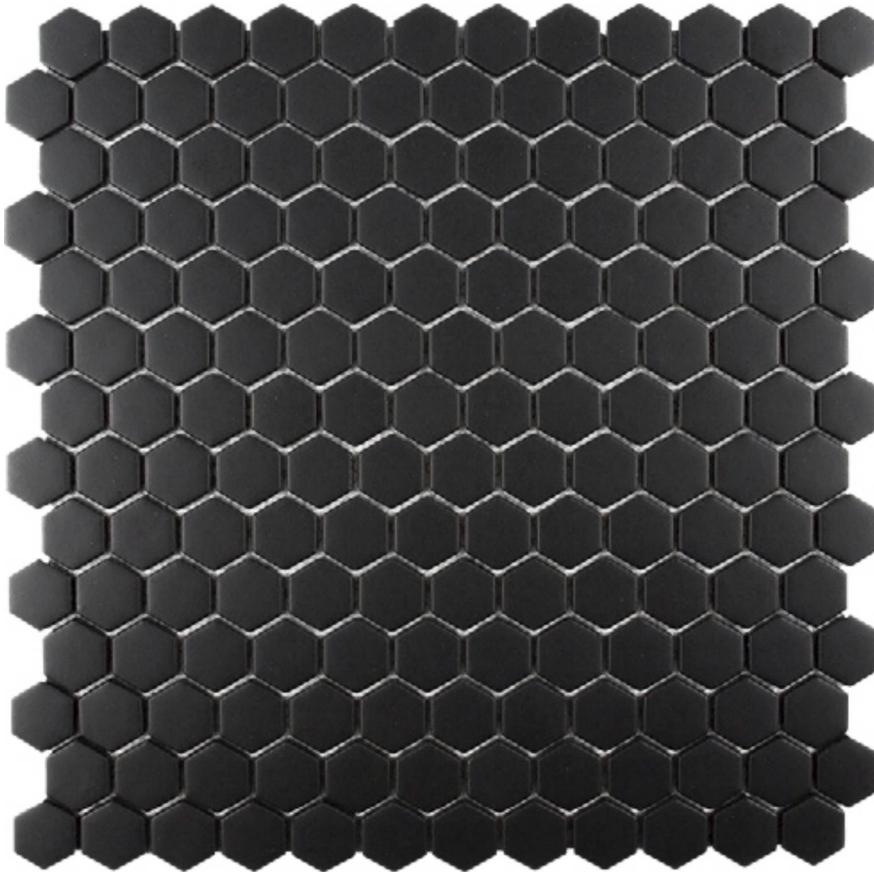

PRODUCT

COMPLEX MOSAIC DARKNESS

Mosaic and Decorative Tile | 11.13"x11.38" | Glass

TECHNICAL DATA

CODE: RVHA073
NAME: Complex Mosaic Darkness
SERIES: Hamptons Collection
SIZE: 11.13"x11.38"
LOOK: Multi-Look Mosaics
FAMILY: Mosaic and Decorative Tile
STYLE: Contemporary
SUITABLE FOR: Backsplash, Indoor
TYPOLOGY: Glass
TYPE OF PIECE: Mosaic
USE: Floor and Wall