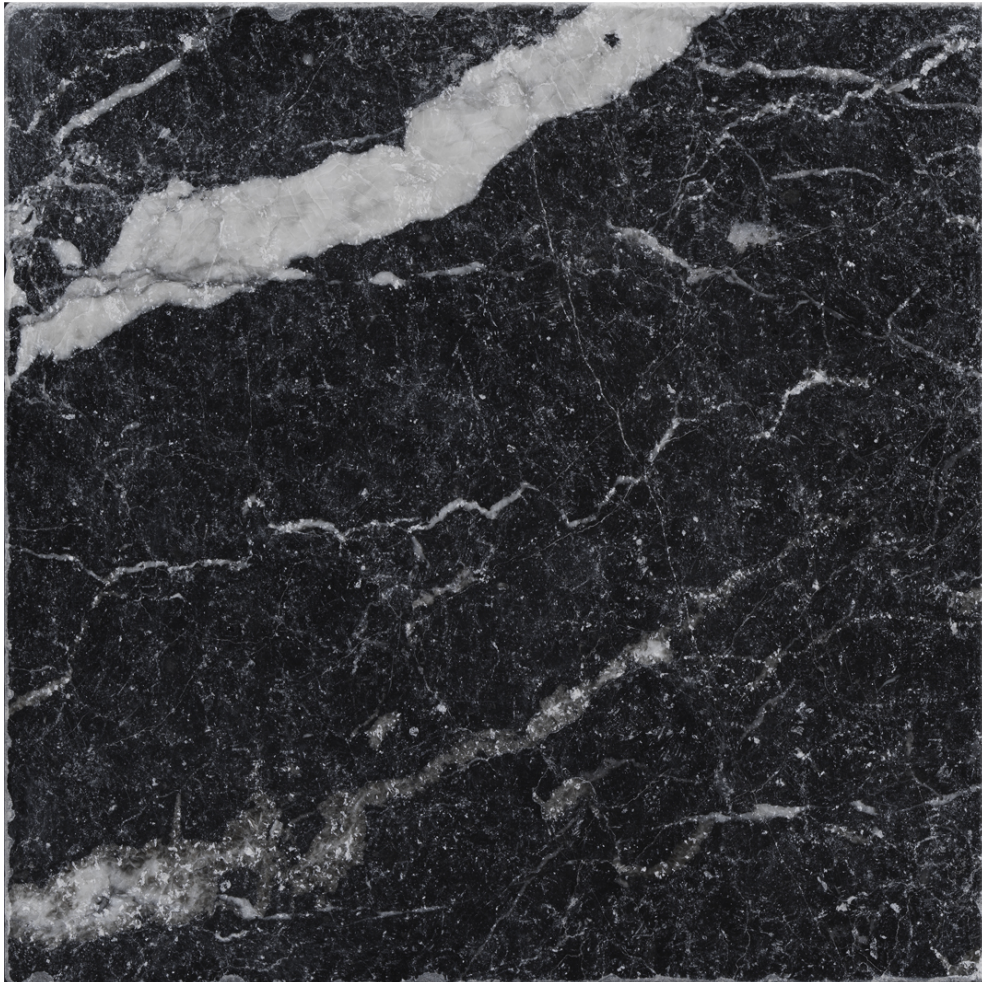

PRODUCT

OBSESSION 10X10 NERO

Tile | 10"x10" | Glazed Porcelain

ROOM SCENES

TECHNICAL DATA

CODE: QUOB-NE-3
NAME: Obsession 10x10 Nero
SERIES: Obsession
SIZE: 10"x10"
FINISH: Matt
LOOK: Marble Look
FROST RESISTANCE: Yes
PEI: 3
SHADE VARIATION: V1
BREAKING STRENGTH: ≥ 1300 N
CHEMICAL RESISTANCE: GA GLA GHA
DCOF: > 0.42
FAMILY: Tile
MOHS: 6
R VALUE: R9
STAIN RESISTANCE: 5
STYLE: Classic
SUITABLE FOR: Backsplash|Indoor|Shower
TYPOLOGY: Glazed Porcelain
THICKNESS: 9 mm
TYPE OF PIECE: Field Tile
USE: Floor and Wall
NOTES: 22 graphic variations