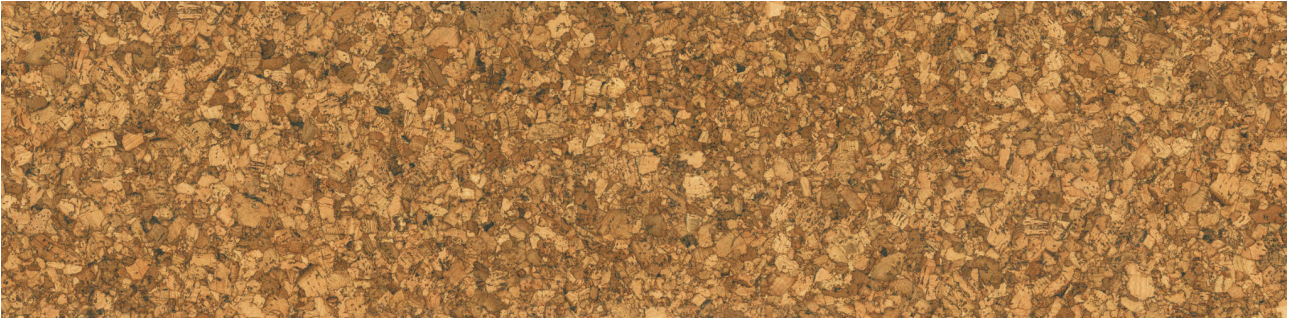

PRODUCT

CORK CLICK PICO

Waterproof Flooring | 12"x48,6" | HDF

ROOM SCENES

TECHNICAL DATA

CODE: LCCORK202010

NAME: Cork Click Pico

SERIES: True Earth Cork Click

SIZE: 12"x48,6"

FINISH: Matt

LOOK: Wood Look

CLICK SYSTEM: UNICLIC system

COMMERCIAL WARRANTY: Class 33

CORE BOARD THICKNESS: 7 mm

FAMILY: Waterproof Flooring

PAD THICKNESS: 1 mm

PAD TYPE: Cork Underlayment

RESIDENTIAL WARRANTY: Class 23

STYLE: Contemporary

SUITABLE FOR: Indoor

SURFACE TEXTURE: Cork

TYPOLOGY: HDF

TYPE OF PIECE: Field Tile

TOTAL THICKNESS: 10 mm