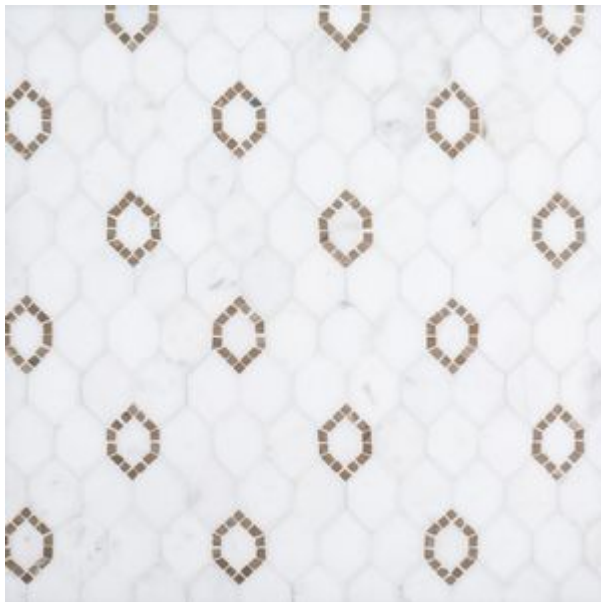

PRODUCT

DAFFODIL CREAM MOSAIC

Mosaic and Decorative Tile | 8"x8" | Marble

DETAILS

ROOM SCENES

TECHNICAL DATA

CODE: RVHA097
NAME: Daffodil Cream Mosaic
SERIES: Hamptons Collection
SIZE: 8"x8"
LOOK: Multi-Look Mosaics
SHADE VARIATION: V3
FAMILY: Mosaic and Decorative Tile
STYLE: Contemporary
SUITABLE FOR: Backsplash, Indoor
TYPOLOGY: Marble
TYPE OF PIECE: Mosaic
USE: Floor and Wall