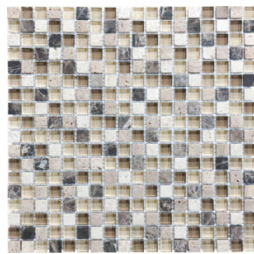

SERIES

GLASS STONE

Multi-Look Mosaics | | Mixed Materials

PRODUCTS

Linear Bamboo Mosaic
 12"x14" | Mixed Materials

Linear Cabernet Mosaic
 12"x14" | Mixed Materials

Linear Cappuccino Mosaic
 12"x14" | Mixed Materials

Linear Creme Brulee Mosaic
 12"x14" | Mixed Materials

Linear Iceland Mosaic
 12"x14" | Mixed Materials

Linear Midnight Mosaic
 12"x14" | Mixed Materials

Linear Spa Mosaic
 12"x14" | Mixed Materials

Linear Waterfall Mosaic
 12"x14" | Mixed Materials

5/8X5/8 Bamboo Mosaic
 12"x12" | Mixed Materials

5/8X5/8 Cabernet Mosaic
 12"x12" | Mixed Materials

5/8X5/8 Cappuccino Mosaic
 12"x12" | Mixed Materials

5/8X5/8 Creme Brulee Mosaic
 12"x12" | Mixed Materials