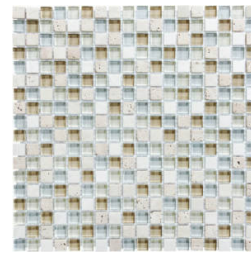

SERIES

GLASS STONE

Multi-Look Mosaics | | Mixed Materials

PRODUCTS

Linear Bamboo Mosaic
 12"x14" | Mixed Materials

Linear Cabernet Mosaic
 12"x14" | Mixed Materials

Linear Cappuccino Mosaic
 12"x14" | Mixed Materials

Linear Creme Brulee Mosaic
 12"x14" | Mixed Materials

Linear Iceland Mosaic
 12"x14" | Mixed Materials

Linear Midnight Mosaic
 12"x14" | Mixed Materials

Linear Spa Mosaic
 12"x14" | Mixed Materials

Linear Waterfall Mosaic
 12"x14" | Mixed Materials

5/8X5/8 Bamboo Mosaic
 12"x12" | Mixed Materials

5/8X5/8 Cabernet Mosaic
 12"x12" | Mixed Materials

5/8X5/8 Cappuccino Mosaic
 12"x12" | Mixed Materials

5/8X5/8 Creme Brulee Mosaic
 12"x12" | Mixed Materials

5/8X5/8 Iceland Mosaic
 12"x12" | Mixed Materials

5/8X5/8 Midnight Mosaic
 12"x12" | Mixed Materials

5/8X5/8 Spa Mosaic
 12"x12" | Mixed Materials

5/8X5/8 Waterfall Mosaic
12"x12" | Mixed Materials

ROOM SCENES