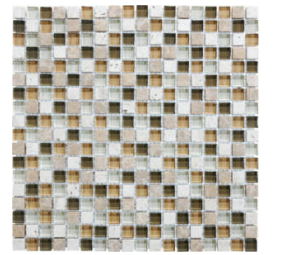

SERIES

GLASS STONE

Multi-Look Mosaics | | Mixed Materials

PRODUCTS

Linear Bamboo Mosaic
 12"x14" | Mixed Materials

Linear Cabernet Mosaic
 12"x14" | Mixed Materials

Linear Cappuccino Mosaic
 12"x14" | Mixed Materials

Linear Creme Brulee Mosaic
 12"x14" | Mixed Materials

Linear Iceland Mosaic
 12"x14" | Mixed Materials

Linear Midnight Mosaic
 12"x14" | Mixed Materials

Linear Spa Mosaic
 12"x14" | Mixed Materials

Linear Waterfall Mosaic
 12"x14" | Mixed Materials

5/8X5/8 Bamboo Mosaic
 12"x12" | Mixed Materials

5/8X5/8 Cabernet Mosaic
 12"x12" | Mixed Materials

5/8X5/8 Cappuccino Mosaic
 12"x12" | Mixed Materials

5/8X5/8 Creme Brulee Mosaic
 12"x12" | Mixed Materials