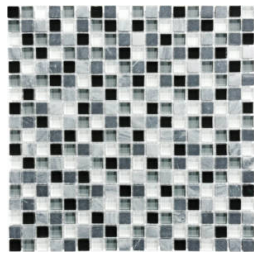

SERIES

GLASS STONE

Multi-Look Mosaics | | Mixed Materials

PRODUCTS

Linear Bamboo Mosaic
 12"x14" | Mixed Materials

Linear Cabernet Mosaic
 12"x14" | Mixed Materials

Linear Cappuccino Mosaic
 12"x14" | Mixed Materials

Linear Creme Brulee Mosaic
 12"x14" | Mixed Materials

Linear Iceland Mosaic
 12"x14" | Mixed Materials

Linear Midnight Mosaic
 12"x14" | Mixed Materials

Linear Spa Mosaic
 12"x14" | Mixed Materials

Linear Waterfall Mosaic
 12"x14" | Mixed Materials

5/8X5/8 Bamboo Mosaic
 12"x12" | Mixed Materials

5/8X5/8 Cabernet Mosaic
 12"x12" | Mixed Materials

5/8X5/8 Cappuccino Mosaic
 12"x12" | Mixed Materials

5/8X5/8 Creme Brulee Mosaic
 12"x12" | Mixed Materials

5/8X5/8 Iceland Mosaic
 12"x12" | Mixed Materials

5/8X5/8 Midnight Mosaic
 12"x12" | Mixed Materials

5/8X5/8 Spa Mosaic
 12"x12" | Mixed Materials

5/8X5/8 Waterfall Mosaic
12"x12" | Mixed Materials

ROOM SCENES