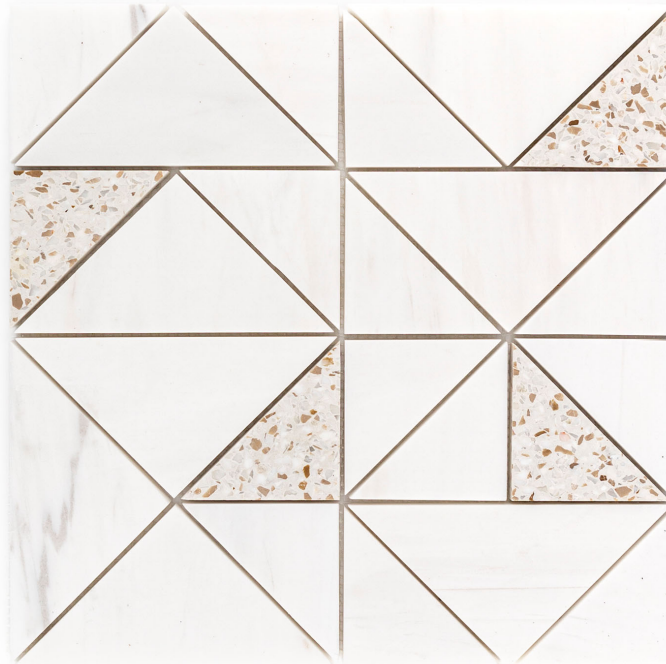

# SUMMIT MOSAIC

---

Mosaic and Decorative Tile | 12"x12" | Marble

**DETAILS**

## TECHNICAL DATA

CODE: RVHA105  
NAME: Summit Mosaic  
SERIES: Hamptons Collection  
SIZE: 12"x12"  
FINISH: Semi-Polished  
LOOK: Multi-Look Mosaics  
SHADE VARIATION: V3  
FAMILY: Mosaic and Decorative Tile  
STYLE: Contemporary  
SUITABLE FOR: Backsplash,Indoor,Shower  
TYPOLOGY: Marble  
TYPE OF PIECE: Mosaic  
USE: Floor and Wall