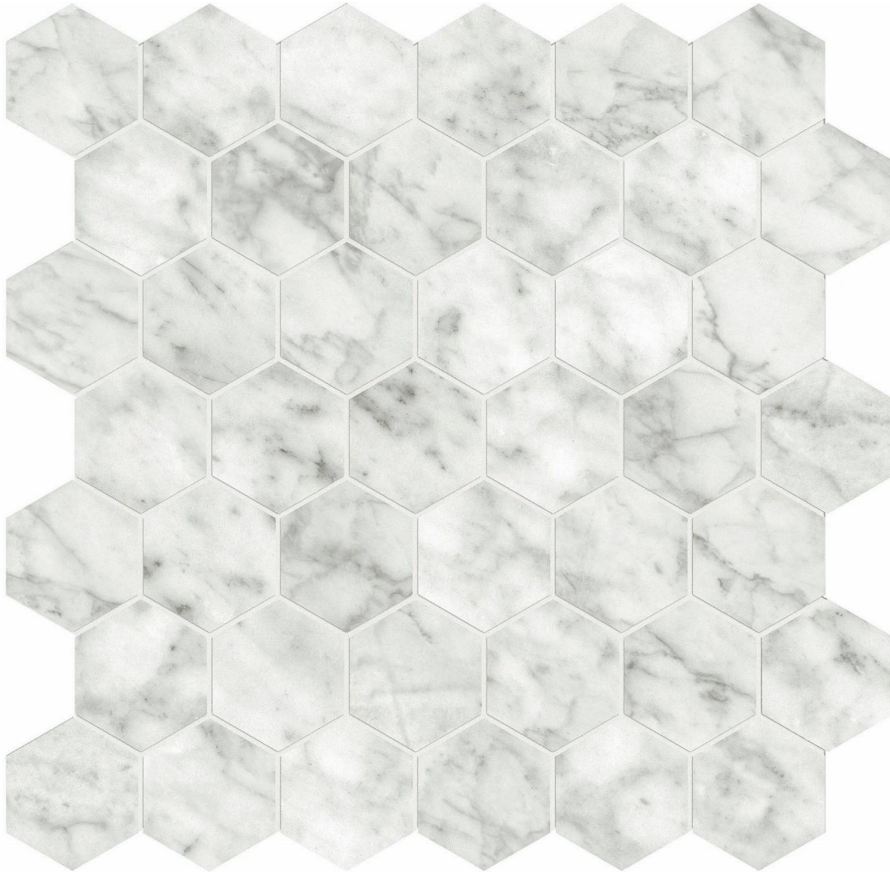

# SAN GIULIO GIOIA POLISHED 2

---

Tile | 12"x13" | Glazed Porcelain

**GRAPHIC VARIETY**

## **TECHNICAL DATA**

CODE: QULX-SA-M2PN  
NAME: San Giulio Gioia Polished 2  
SERIES: Luxury  
SIZE: 12"x13"  
FINISH: Polished  
LOOK: Marble Look  
FAMILY: Tile  
RECTIFIED: Yes  
STYLE: Contemporary  
SUITABLE FOR: Backsplash|Indoor|Shower  
TYPOLOGY: Glazed Porcelain  
TYPE OF PIECE: Mosaic  
USE: Floor and Wall