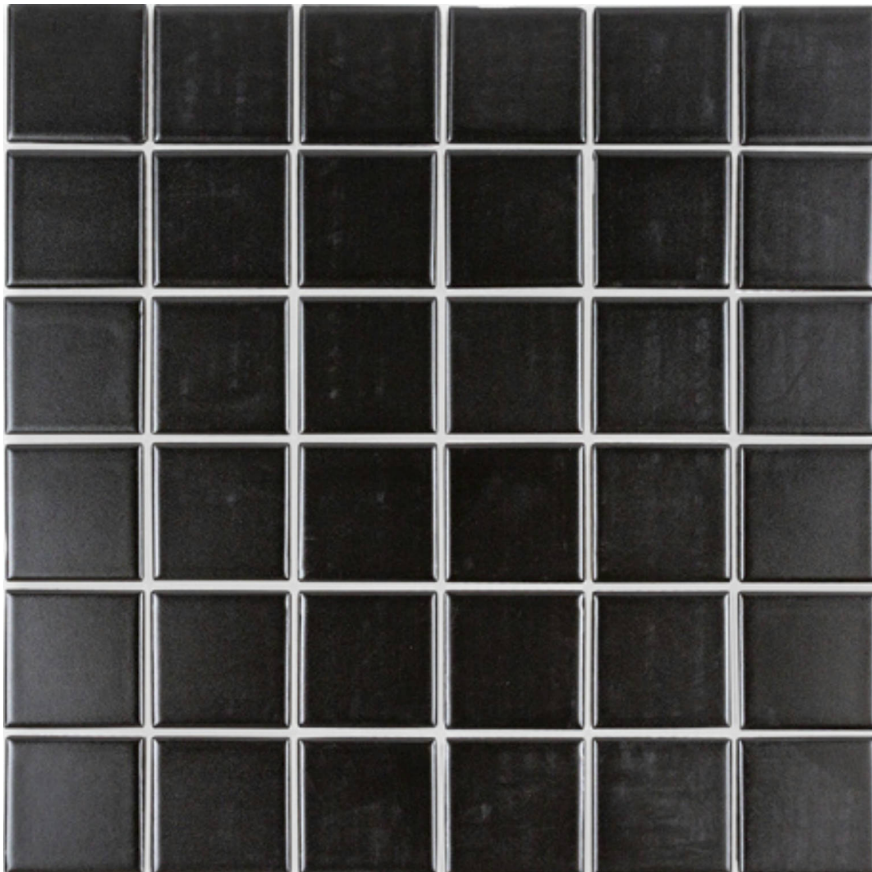

PRODUCT

DESSERT BAR MOSAIC CHOCOLATE

Mosaic and Decorative Tile | 11.88"x11.88" | Porcelain

TECHNICAL DATA

CODE: RVHA006
NAME: Dessert Bar Mosaic Chocolate
SERIES: Hamptons Collection
SIZE: 11.88"x11.88"
LOOK: Multi-Look Mosaics
MOSAIC TYPE: 2"x2"
FAMILY: Mosaic and Decorative Tile
STYLE: Contemporary
SUITABLE FOR: Backsplash, Indoor
TYPOLOGY: Porcelain
TYPE OF PIECE: Mosaic
USE: Floor and Wall