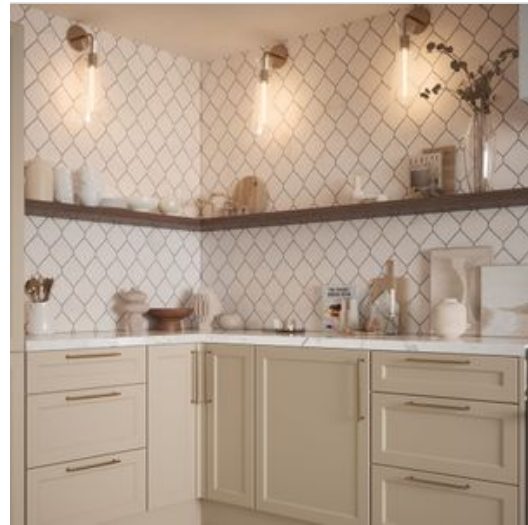

PRODUCT

ELM BLUE MOSAIC

Mosaic and Decorative Tile | 9"x13" | Marble

DETAILS

ROOM SCENES

TECHNICAL DATA

CODE: RVHA096
NAME: Elm Blue Mosaic
SERIES: Hamptons Collection
SIZE: 9"x13"
LOOK: Multi-Look Mosaics
SHADE VARIATION: V3
FAMILY: Mosaic and Decorative Tile
STYLE: Contemporary
SUITABLE FOR: Backsplash, Indoor
TYPOLOGY: Marble
TYPE OF PIECE: Mosaic
USE: Floor and Wall