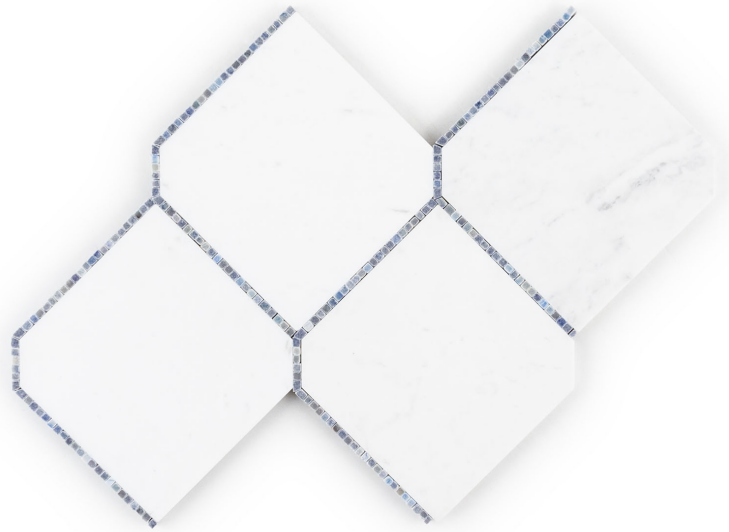

PRODUCT

ELM BLUE MOSAIC

Mosaic and Decorative Tile | 9"x13" | Marble

DETAILS

ROOM SCENES

TECHNICAL DATA

CODE: RVHA096
NAME: Elm Blue Mosaic
SERIES: Hamptons Collection
SIZE: 9"x13"
LOOK: Multi-Look Mosaics
SHADE VARIATION: V3
FAMILY: Mosaic and Decorative Tile
STYLE: Contemporary
SUITABLE FOR: Backsplash, Indoor
TYPOLOGY: Marble
TYPE OF PIECE: Mosaic
USE: Floor and Wall