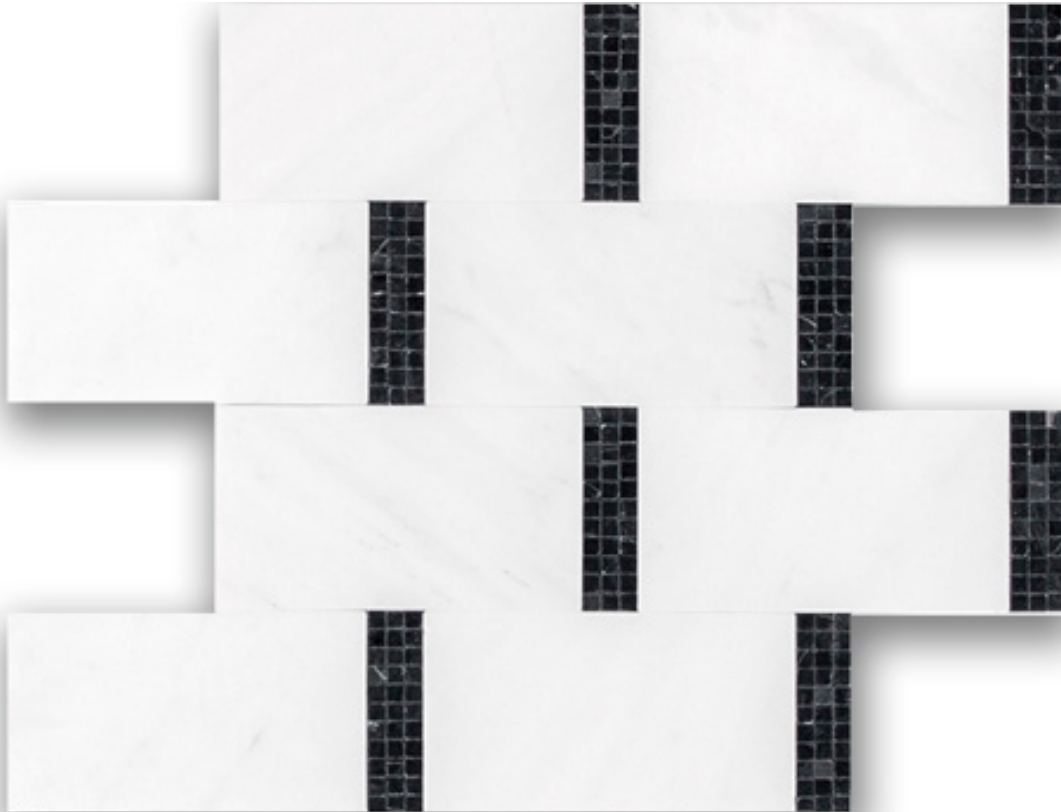

PRODUCT

STARK BRICK MOSAIC MARBLED

Mosaic and Decorative Tile | 3"x12" |

TECHNICAL DATA

CODE: RVHA025
NAME: Stark Brick Mosaic Marbled
SERIES: Hamptons Collection
SIZE: 3"x12"
LOOK: Multi-Look Mosaics
FAMILY: Mosaic and Decorative Tile
STYLE: Contemporary
TYPE OF PIECE: Mosaic
USE: Floor and Wall