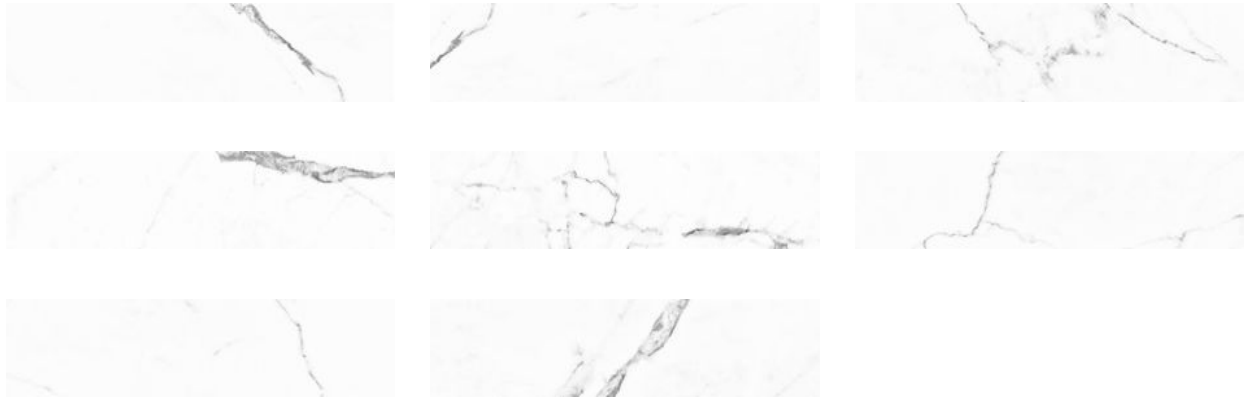

PRODUCT

OBSESSION 2.5X10 STATUARIO

Tile | 2.5"x10" | Glazed Porcelain

GRAPHIC VARIETY

ROOM SCENES

TECHNICAL DATA

CODE: QUOB-ST-1
NAME: Obsession 2.5x10 Statuario
SERIES: Obsession
SIZE: 2.5"x10"
FINISH: Matt
LOOK: Marble Look
FROST RESISTANCE: Yes
PEI: 4
SHADE VARIATION: V1
BREAKING STRENGTH: ≥ 1300 N
CHEMICAL RESISTANCE: GA GLA GHA
DCOF: > 0.42
FAMILY: Tile
MOHS: 6
R VALUE: R9
STAIN RESISTANCE: 5
STYLE: Classic
SUITABLE FOR: Backsplash|Indoor|Shower
TYPOLOGY: Glazed Porcelain
THICKNESS: 9 mm
TYPE OF PIECE: Field Tile
USE: Floor and Wall
NOTES: 1 square metre of graphic variations