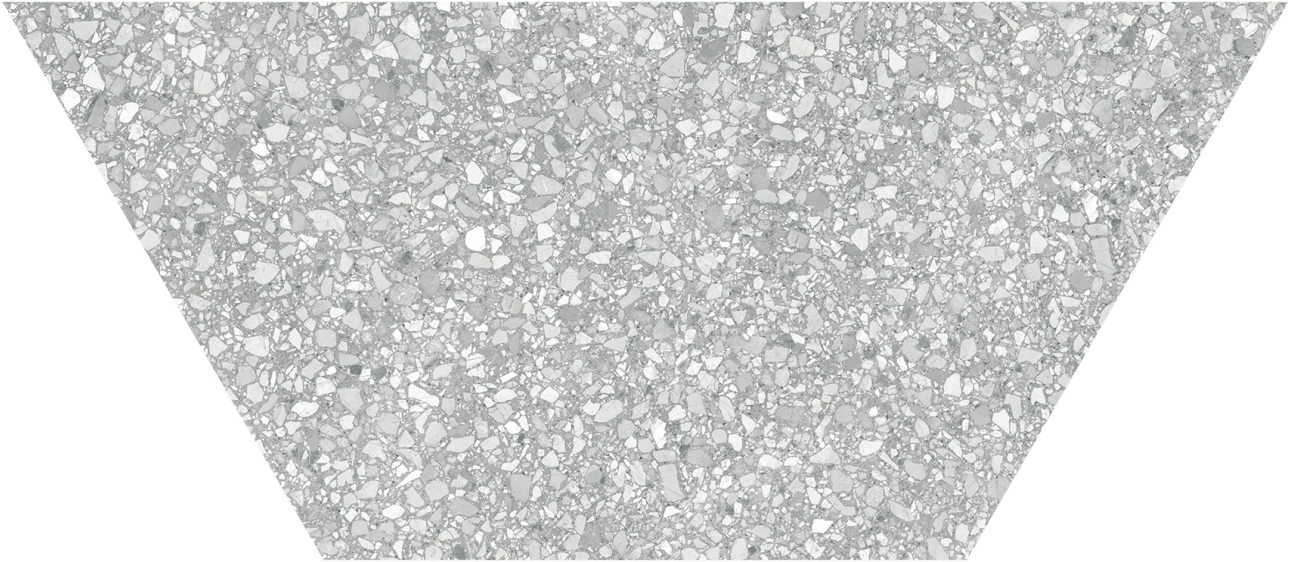

---

**PRODUCT**

**STATION 10X24 ASH HALF HEXAGON**

---

Tile | 10"x24" | Color Body Porcelain

## **TECHNICAL DATA**

**CODE:** AC4500-09400

**NAME:** Station 10x24 Ash Half Hexagon

**SERIES:** Station

**SIZE:** 10"x24"

**FINISH:** Matte

**LOOK:** Terrazo

**FROST RESISTANCE:** Yes