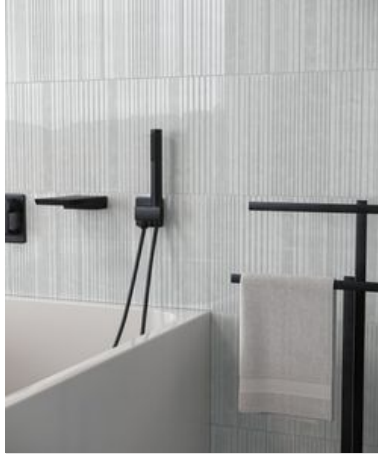

PRODUCT

GEOMETRA 3X12 SILVER DIVIDE

Mosaic and Decorative Tile | 3"x12" | Pressed Glazed Ceramic

ROOM SCENES

TECHNICAL DATA

CODE: AC4000-03090

NAME: Geometra 3x12 Silver Divide

SERIES: Geometra

SIZE: 3"x12"

FINISH: Gloss

LOOK: Glass

SHADE VARIATION: V2

FAMILY: Mosaic and Decorative Tile

SUITABLE FOR: Indoor

TYPOLOGY: Pressed Glazed Ceramic

TYPE OF PIECE: Field Tile