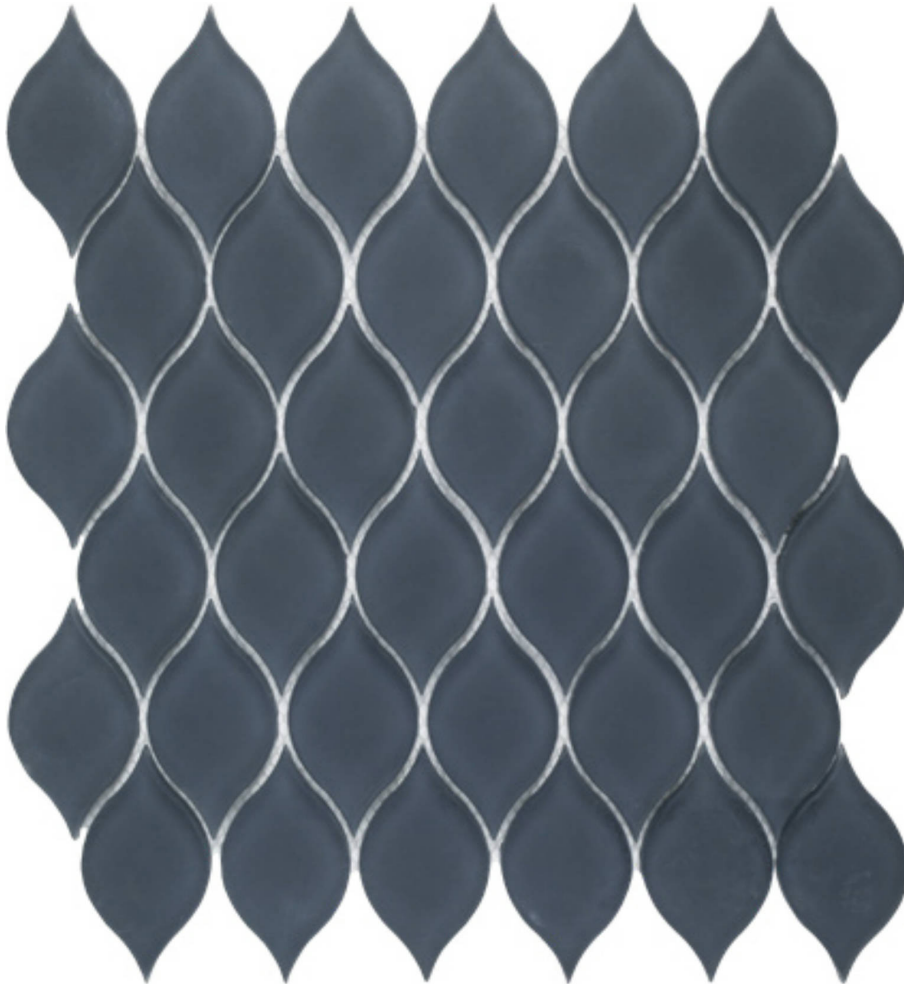

PRODUCT

WAVES MOSAIC

Mosaic and Decorative Tile | 9.5"x10.88" | Glass

ROOM SCENES

TECHNICAL DATA

CODE: RVHA032
NAME: Waves Mosaic
SERIES: Hamptons Collection
SIZE: 9.5"x10.88"
LOOK: Multi-Look Mosaics
FAMILY: Mosaic and Decorative Tile
STYLE: Contemporary
SUITABLE FOR: Backsplash, Indoor
TYPOLOGY: Glass
TYPE OF PIECE: Mosaic
USE: Wall only