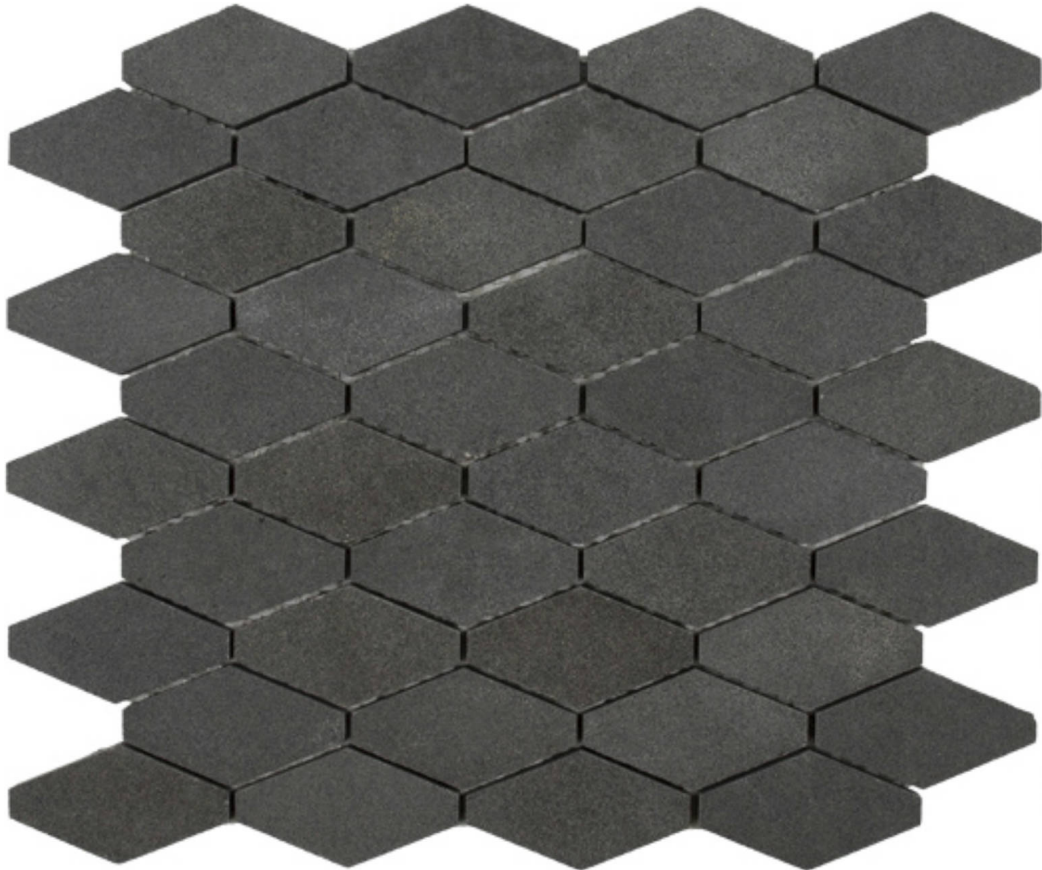

# SOLITAIRE MOSAIC BASALT

---

Mosaic and Decorative Tile | 3"x12" |

## **TECHNICAL DATA**

**CODE:** RVHA068  
**NAME:** Solitaire Mosaic Basalt  
**SERIES:** Hamptons Collection  
**SIZE:** 3"x12"  
**LOOK:** Multi-Look Mosaics  
**FAMILY:** Mosaic and Decorative Tile  
**STYLE:** Contemporary  
**TYPE OF PIECE:** Mosaic  
**USE:** Floor and Wall